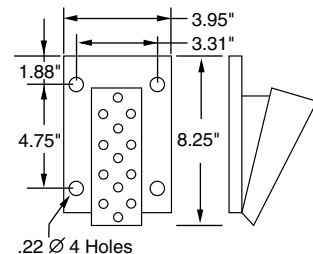

Foot Pedal Part# 59-8194-02

(unit with potentiometer only can be used)

If you have any questions please contact the SEGA Service Department at the numbers given above.