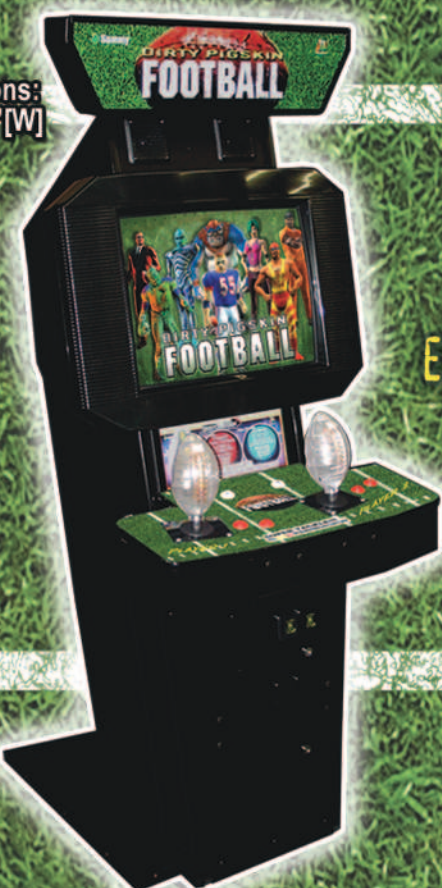

TIME TO GET DOWN AND DIRTY!

DIRTY PIGSKIN
FOOTBALL

DIRTY PIGSKIN FOOTBALL

TIME TO GET DOWN AND DIRTY!

12 TEAMS & VENUES

4 Player Cabinet Dimensions:
83.25" [H] x 63.25" [D] x 48" [W]
Approx 650 lbs.

2 Player Cabinet Dimensions:
75" [H] x 37" [D] x 30" [W]
Approx: 380 lbs.

EXTRAORDINARY PLAYERS

SPECIAL MOVES

- * 2-4 PLAYER COMPETITION
- * 2 MINUTE DRILL STYLE TEMPO
- * EASY TO PLAY **HIGH ENERGY ACTION**
- * COOL FOOTBALL CONTROLLER

DEDICATED, KIT, & SOFTWARE UPDATE

Sammy USA Corporation