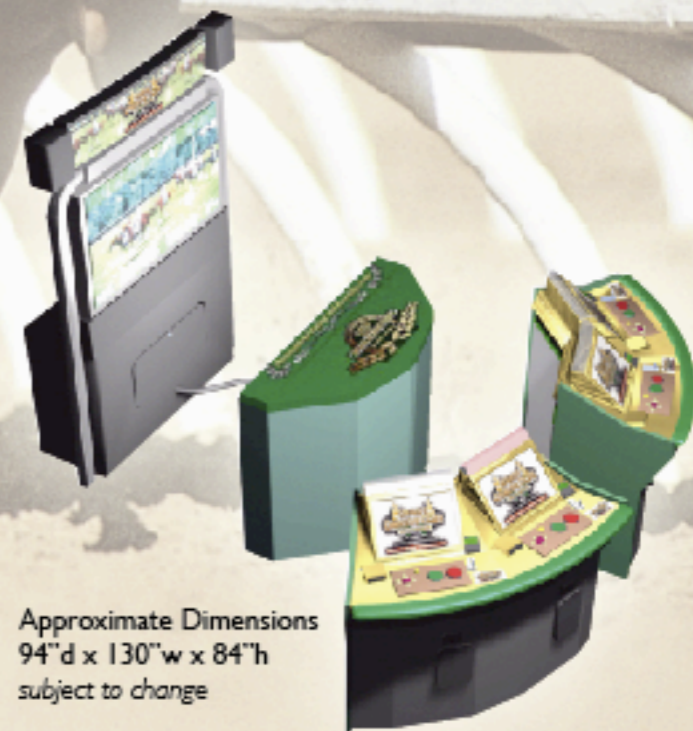

**SEGA**

**Derby Owners Club – SE** brings you all the great features and benefits of its bigger sibling in a compact size that fits into just about any location. The innovative cabinet design allows up to four players to race simultaneously while creating an atmosphere that promotes friendly competition, social interaction, and incredible repeat play.

**If you thought Derby Owners Club World Edition was too big for your location...Think again.**

Derby Owners Club – Special Edition takes up just 80 square feet, - about the same amount of space as a table for 6.

**You won't need double doors to get this game into your locations.**

The cabinet breaks down to a size that will fit through a 32" door allowing access to just about any street location.

Approximate Dimensions  
94" d x 130" w x 84" h  
subject to change