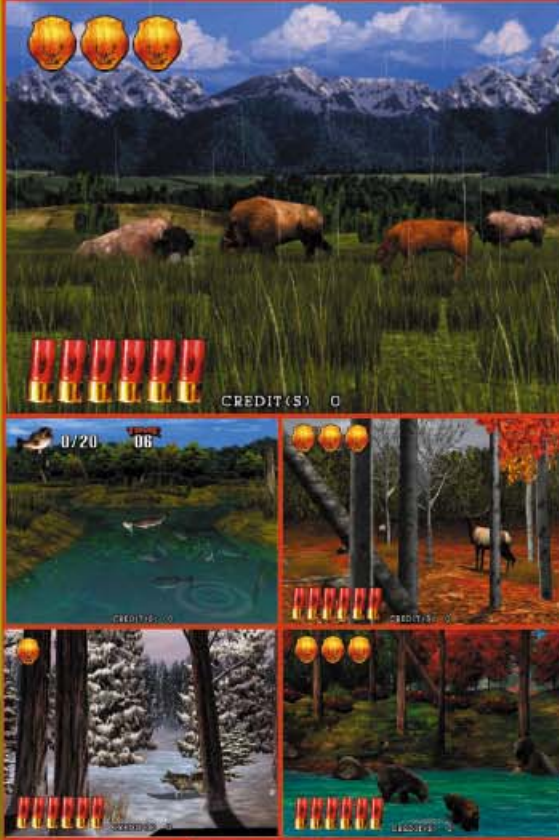

SEGA PRESENTS

EXTREME HUNTING

2

TM

Tournament Edition

More Wild Games... 1 Credit
More Weapons... 1 Credit
More Hunts... 1 Credit
Beating Your Buddy in a Bear Hunt
From Across The Country... PRICELESS

WHERE HUNTERS
MEET THEIR MATCH.

LIFE-LIKE
VIOLENCE
MILD

SEGA

WWW.EXTREMEHUNTING.NET

©SEGA, 2006

EMBARK ON THE HUNTING TRIP OF A LIFETIME WITH EXTREME HUNTING 2 TOURNAMENT EDITION, THE SECOND, AND BETTER THAN EVER, INSTALLMENT OF THE EXTREME HUNTING FRANCHISE.

FROM THE DENSE WILDERNESS TO REEFS OF THE PACIFIC, FROM DUSK UNTIL DAWN, YOUR VIRTUAL DOMAIN WILL NEVER SEEM SO REAL.

Features:

- More scenes and sequences for a unique play each time
- New animals Bison, Wolf, Bass, and surprise Special Hunts with old favorites the black bear, moose, elk, whitetail deer, goose and more
- ALL.Net option for online and tournament play, upgrade downloads as well as advertisement screens
- New weapons like Muzzle-loader & Revolver along with old favorites
- Single pay, head to head, alternating and online play
- Improved gun design with a realistic feedback 29" shotgun