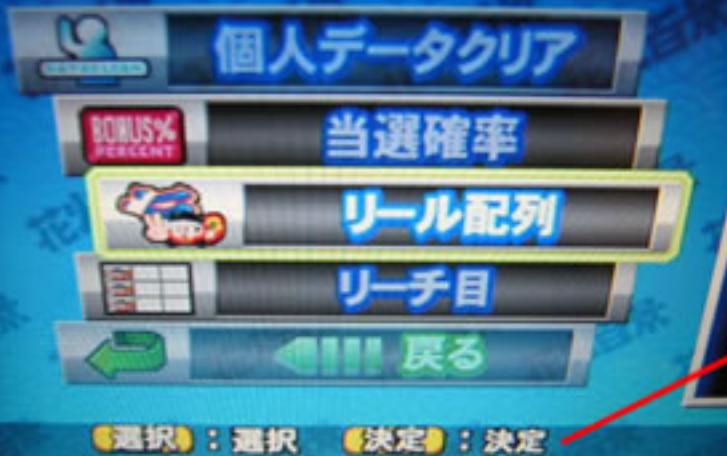

## 当選確率

設定	BIG	REG
1	1/399	1/862
2	1/381	1/819
3	1/348	1/712
4	1/315	1/630
5	1/282	1/546
6	1/240	1/481

決定 : 戻る

Level: Big Bonus: Reg Bonus

"Go to the previous page"

"Symbol Arrangement"

"Select": "Enter"

"Winning Sign Combinations"