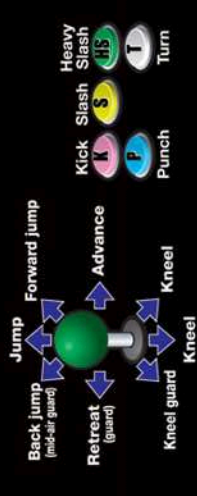

Combined strength, skills and a shared soul.

ANIMATED  
VIOLENCE  
MILD

Sammy USA Corporation

901 CAMBRIDGE DRIVE  
ELK GROVE VILLAGE, IL 60007  
TEL: (847)364-9787 FAX: (847)364-9831  
TOLL-FREE: 1-888-US-SAMMY  
WWW.SAMMYUSA.COM

DEDICATED & KITS AVAILABLE!

SAMMY USA SAMMY USA SAMMY USA SAMMY USA SAMMY USA

Single, two player and 4 player Head to Head action!

EXCLUSIVE 4 PLAYER FIGHTING SYSTEM  
and  
2 PLAYER LINKABLE CABINETS

**Basic controls** (when character is facing right)

**Turn button** Turns character to face in the opposite direction.  
**Rear attack** Attacks an opponent to the rear of the character.

**Joint-soul** Attacks opponent to the rear.  
**Soul** indicates the number of Soul remaining health gauges.

**2linebattle** Fight on two separate lines: foreground and background!  
**Line Move** Move left or right. In combination with the Joycon.  
**Line Move Attack** Line Move Attack with performing a Line Move.  
**Line Knockback Attack** Line Knockback Attack with performing a Line Move.  
**Focus** Focus an opponent back to a ground hit.