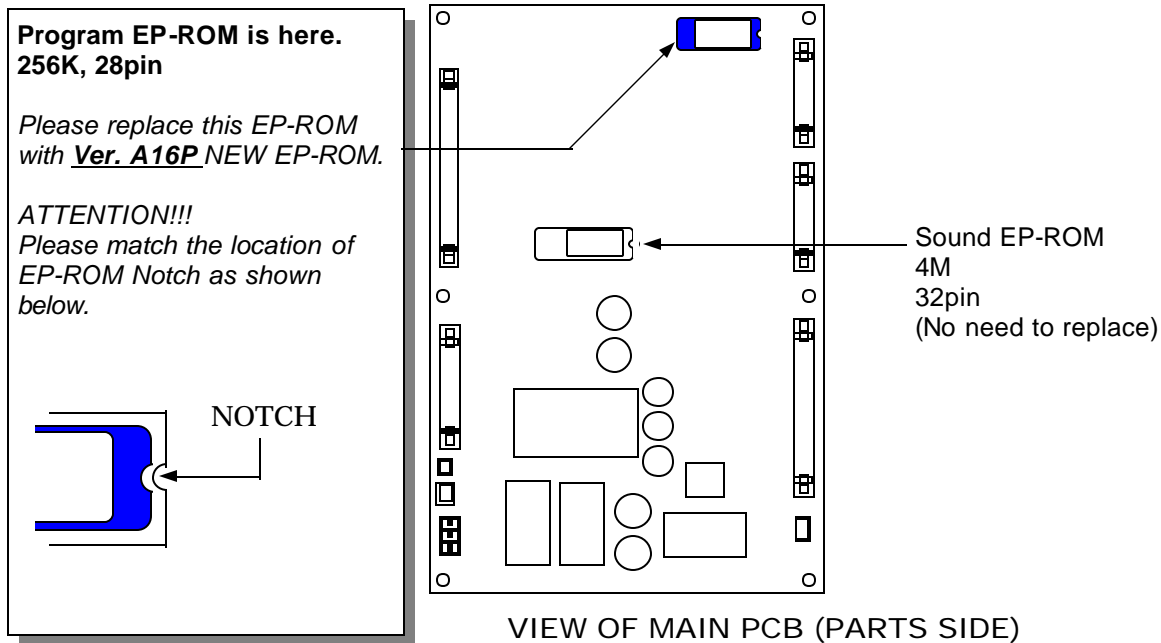

## Bulk version (For SPAIN) Ver. A16P

Feature of Capsule Payout Version.

- ? Add the Hopper Unit on Top behind the Marquee.
- ? Capacity of Hopper is 300 capsules.
- ? Add/mount the Capsule Drain.
- ? Use Round Capsule (About 1.26" dia = 32mm dia) for EURO Market. (France, Spain...etc.)
- ? Ver. A16P has only one style of payout setting.
  - 1) Pay out every time before start the game.
- ? Top Opening Door of Hopper Unit.
- ? Use the EP-ROM "Ver. A16P." Please refer to the Setting table on following page.

1) Exchange the EP-ROM to Ver. A16P. Refer to picture below.

**After exchanging the EP-ROM, do the following to reset the MAIN PCB:**

- Press and hold the SERVICE CREDIT SWITCH then re-power on the game. Continue to Press and hold the SERVICE CREDIT SWITCH until attract sound comes on.