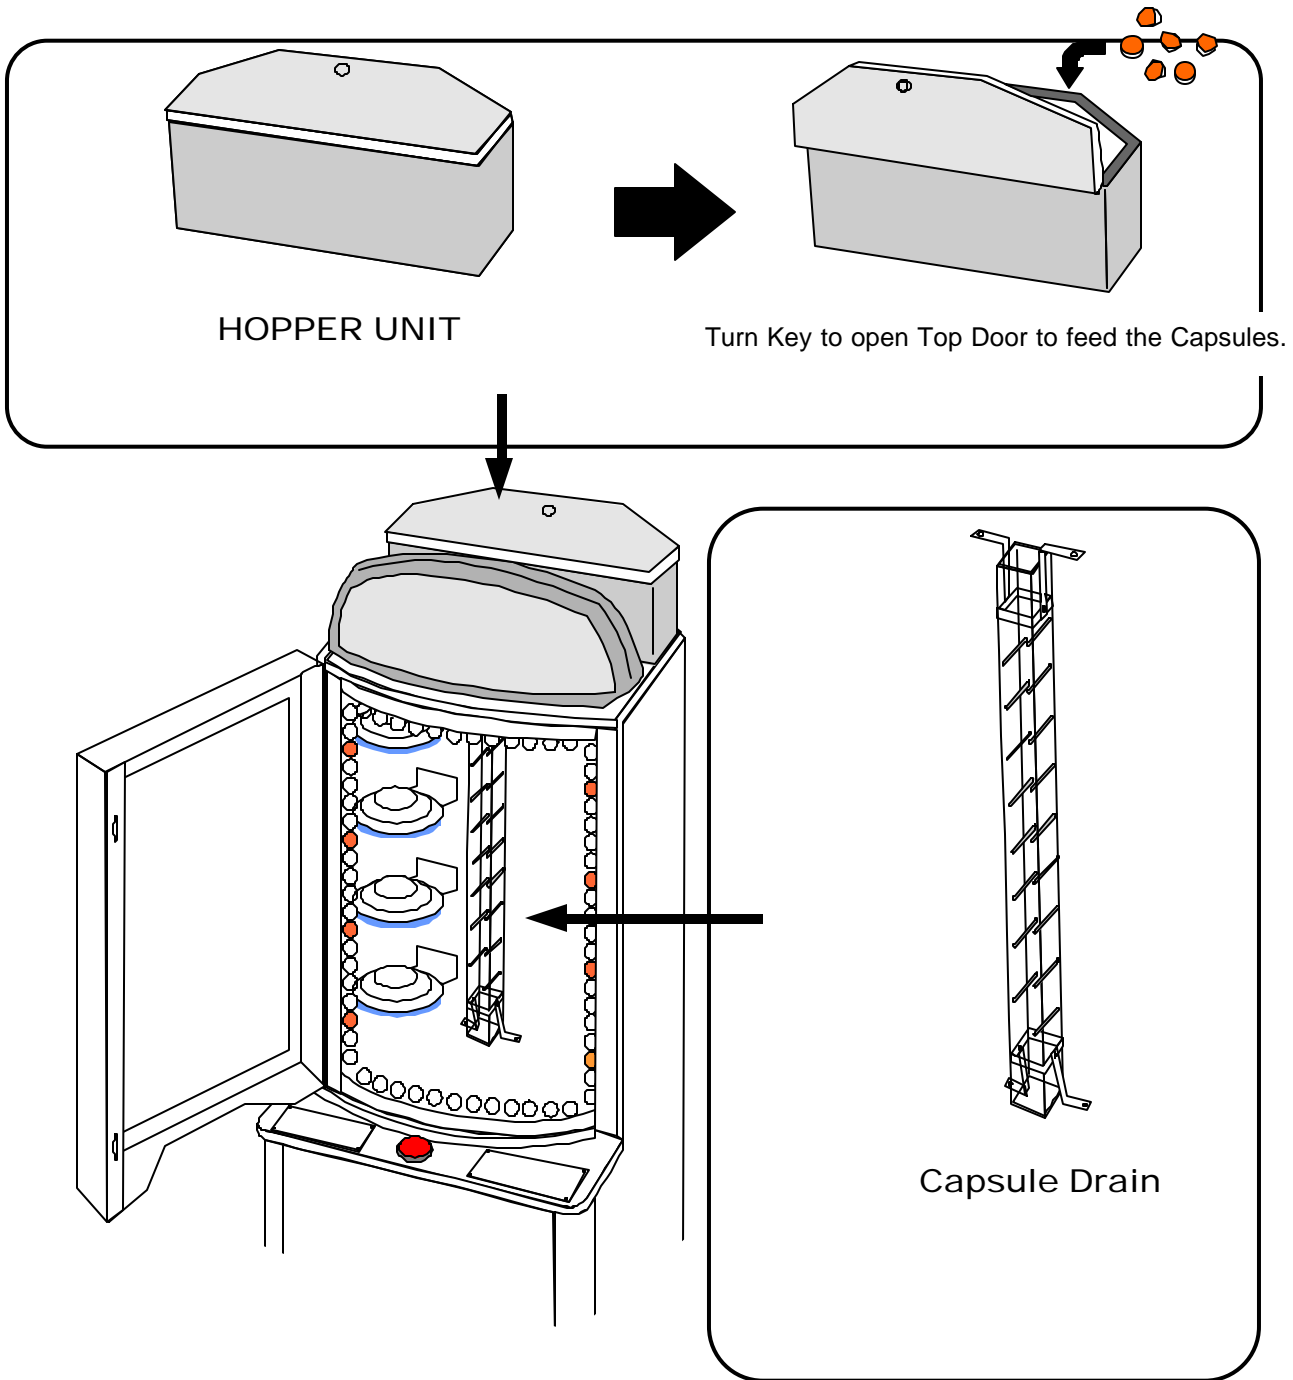

SPECIFICATIONS

TABLE OF SETTING FUNCTIONS (Ver. A16P)

FUNCTION# (LED1 & 2)	FUNCTION	SETTING# (LED3 & 4)	SETTING	NOTE	
01	WINABILITY	0	HARDEST ↑ ↓	5%	
		1		10%	
		2		15%	
		3		17.5%	
		4	20%		
		5	↑ ↓ EASIEST	22.5%	
		6		25%	
		7		27.5%	
		8		30%	
		9		32.5%	
		10		35%	
		11		37.5%	
		12		40%	
		13		45%	
		14		50%	
		15	WINNER EVERY PLAY	100%	
02	COIN CHUTE If you want to have 2 credits per 100 pesetas, please use Electronic Coin Mech. to give 2 pulses when the 100 pesetas coin is accepted. Then Setting 0 will be 50 pesetas per 1/2 credit. Setting 1 will be 100 pesetas per 1 credit. Setting 0 of Prize Value settings (L1 to R4) also changes to 50 pesetas.	0	1 COIN / 1 CREDIT	100 pesetas per play	
		1	2 COINS / 1 CREDIT	200 pesetas per play	
		2	3 COINS / 1 CREDIT	300 pesetas per play	
		3	4 COINS / 1 CREDIT	400 pesetas per play	
		4	5 COINS / 1 CREDIT	500 pesetas per play	
		5	6 COINS / 1 CREDIT	600 pesetas per play	
		6	7 COINS / 1 CREDIT	700 pesetas per play	
		7	8 COINS / 1 CREDIT	800 pesetas per play	
		8	9 COINS / 1 CREDIT	900 pesetas per play	
		9	10 COINS / 1 CREDIT	1000 pesetas per play	
		10	11 COINS / 1 CREDIT	1100 pesetas per play	
		11	12 COINS / 1 CREDIT	1200 pesetas per play	
		12	13 COINS / 1 CREDIT	1300 pesetas per play	
		13	14 COINS / 1 CREDIT	1400 pesetas per play	
		14	15 COINS / 1 CREDIT	1500 pesetas per play	
		15	16 COINS / 1 CREDIT	1600 pesetas per play	
		16	17 COINS / 1 CREDIT	1700 pesetas per play	
		17	18 COINS / 1 CREDIT	1800 pesetas per play	
		18	19 COINS / 1 CREDIT	1900 pesetas per play	
		19	20 COINS / 1 CREDIT	2000 pesetas per play	
03	LAMP SPEED	0	SLOWEST		
		1	SLOW		
		2	NORMAL		
		3	FAST		
		4	FASTER		
		5	FASTEST		
		6	RANDOM FAST		Combo of normal & fast
		7	RANDOM SLOW		Combo of normal & slow

"FACTORY INSTALLED" SETTING