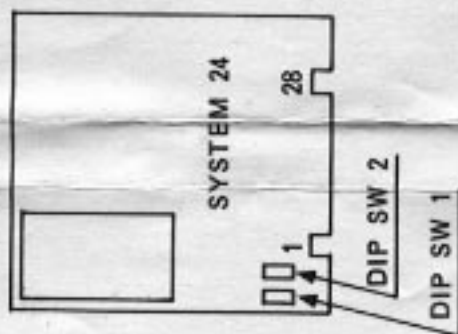

CRACK DOWN (834-6570-04B)

PIN ASSIGNMENT
COMPONENT SIDE SOLDER SIDE

COIN/CREDIT OPTION SWITCH SETTING		DIP SW #1							
OPTION	1	2	3	4	5	6	7	8	
1 COIN	OFF	OFF	OFF	OFF	OFF	OFF	OFF	OFF	OFF
2 COIN	ON	OFF	OFF	OFF	OFF	OFF	OFF	OFF	OFF
3 COIN	ON	ON	OFF	OFF	OFF	OFF	OFF	OFF	OFF
4 COIN	ON	ON	ON	OFF	OFF	OFF	OFF	OFF	OFF
5 COIN	ON	ON	ON	ON	OFF	OFF	OFF	OFF	OFF
6 COIN	ON	ON	ON	ON	ON	OFF	OFF	OFF	OFF
1 CREDIT	OFF	ON	ON	ON	ON	ON	ON	ON	ON
2 CREDIT	ON	ON	ON	ON	ON	ON	ON	ON	ON
3 CREDIT	ON	ON	ON	ON	ON	ON	ON	ON	ON
4 CREDIT	ON	ON	ON	ON	ON	ON	ON	ON	ON
5 CREDIT	ON	ON	ON	ON	ON	ON	ON	ON	ON
6 CREDIT	ON	ON	ON	ON	ON	ON	ON	ON	ON
1 CREDIT	ON	ON	ON	ON	ON	ON	ON	ON	ON
2 CREDIT	ON	ON	ON	ON	ON	ON	ON	ON	ON
3 CREDIT	ON	ON	ON	ON	ON	ON	ON	ON	ON
4 CREDIT	ON	ON	ON	ON	ON	ON	ON	ON	ON
5 CREDIT	ON	ON	ON	ON	ON	ON	ON	ON	ON
6 CREDIT	ON	ON	ON	ON	ON	ON	ON	ON	ON
1 CREDIT	ON	ON	ON	ON	ON	ON	ON	ON	ON
2 CREDIT	ON	ON	ON	ON	ON	ON	ON	ON	ON
3 CREDIT	ON	ON	ON	ON	ON	ON	ON	ON	ON
4 CREDIT	ON	ON	ON	ON	ON	ON	ON	ON	ON
5 CREDIT	ON	ON	ON	ON	ON	ON	ON	ON	ON
6 CREDIT	ON	ON	ON	ON	ON	ON	ON	ON	ON
FREE PLAY	ON	ON	ON	ON	ON	ON	ON	ON	ON

BARE BD NO.
171-5553

MONITOR
(ヨコ)
HORIZONTAL

COMPONENT SIDE	SOLDER SIDE
GND	GND
GND	GND
+5V	+5V
+5V	+5V
+12V	+12V
COIN METER 1 (NOT USED)	COIN METER 2 (NOT USED)
(NOT USED)	(NOT USED)
IP ATTACK	2P ATTACK
IP SUPER BOMB	2P SUPER BOMB
(NOT USED)	(NOT USED)
IP DOWN	2P DOWN
IP UP	2P UP
IP RIGHT	2P RIGHT
IP LEFT	2P LEFT
(NOT USED)	(NOT USED)
(NOT USED)	(NOT USED)
(NOT USED)	(NOT USED)
(NOT USED)	(NOT USED)
COIN 1	IP START
COIN 2	2P START
TEST	(NOT USED)
SERVICE	(NOT USED)
SPEAKER (+)	SPEAKER (-)
RED	GREEN
BLUE	CMP. SYNC
GND	GND
GND	GND

※ ゲームの難易度、その他の設定は、テスト・モードで
行ないます。

56P P:3.96mm