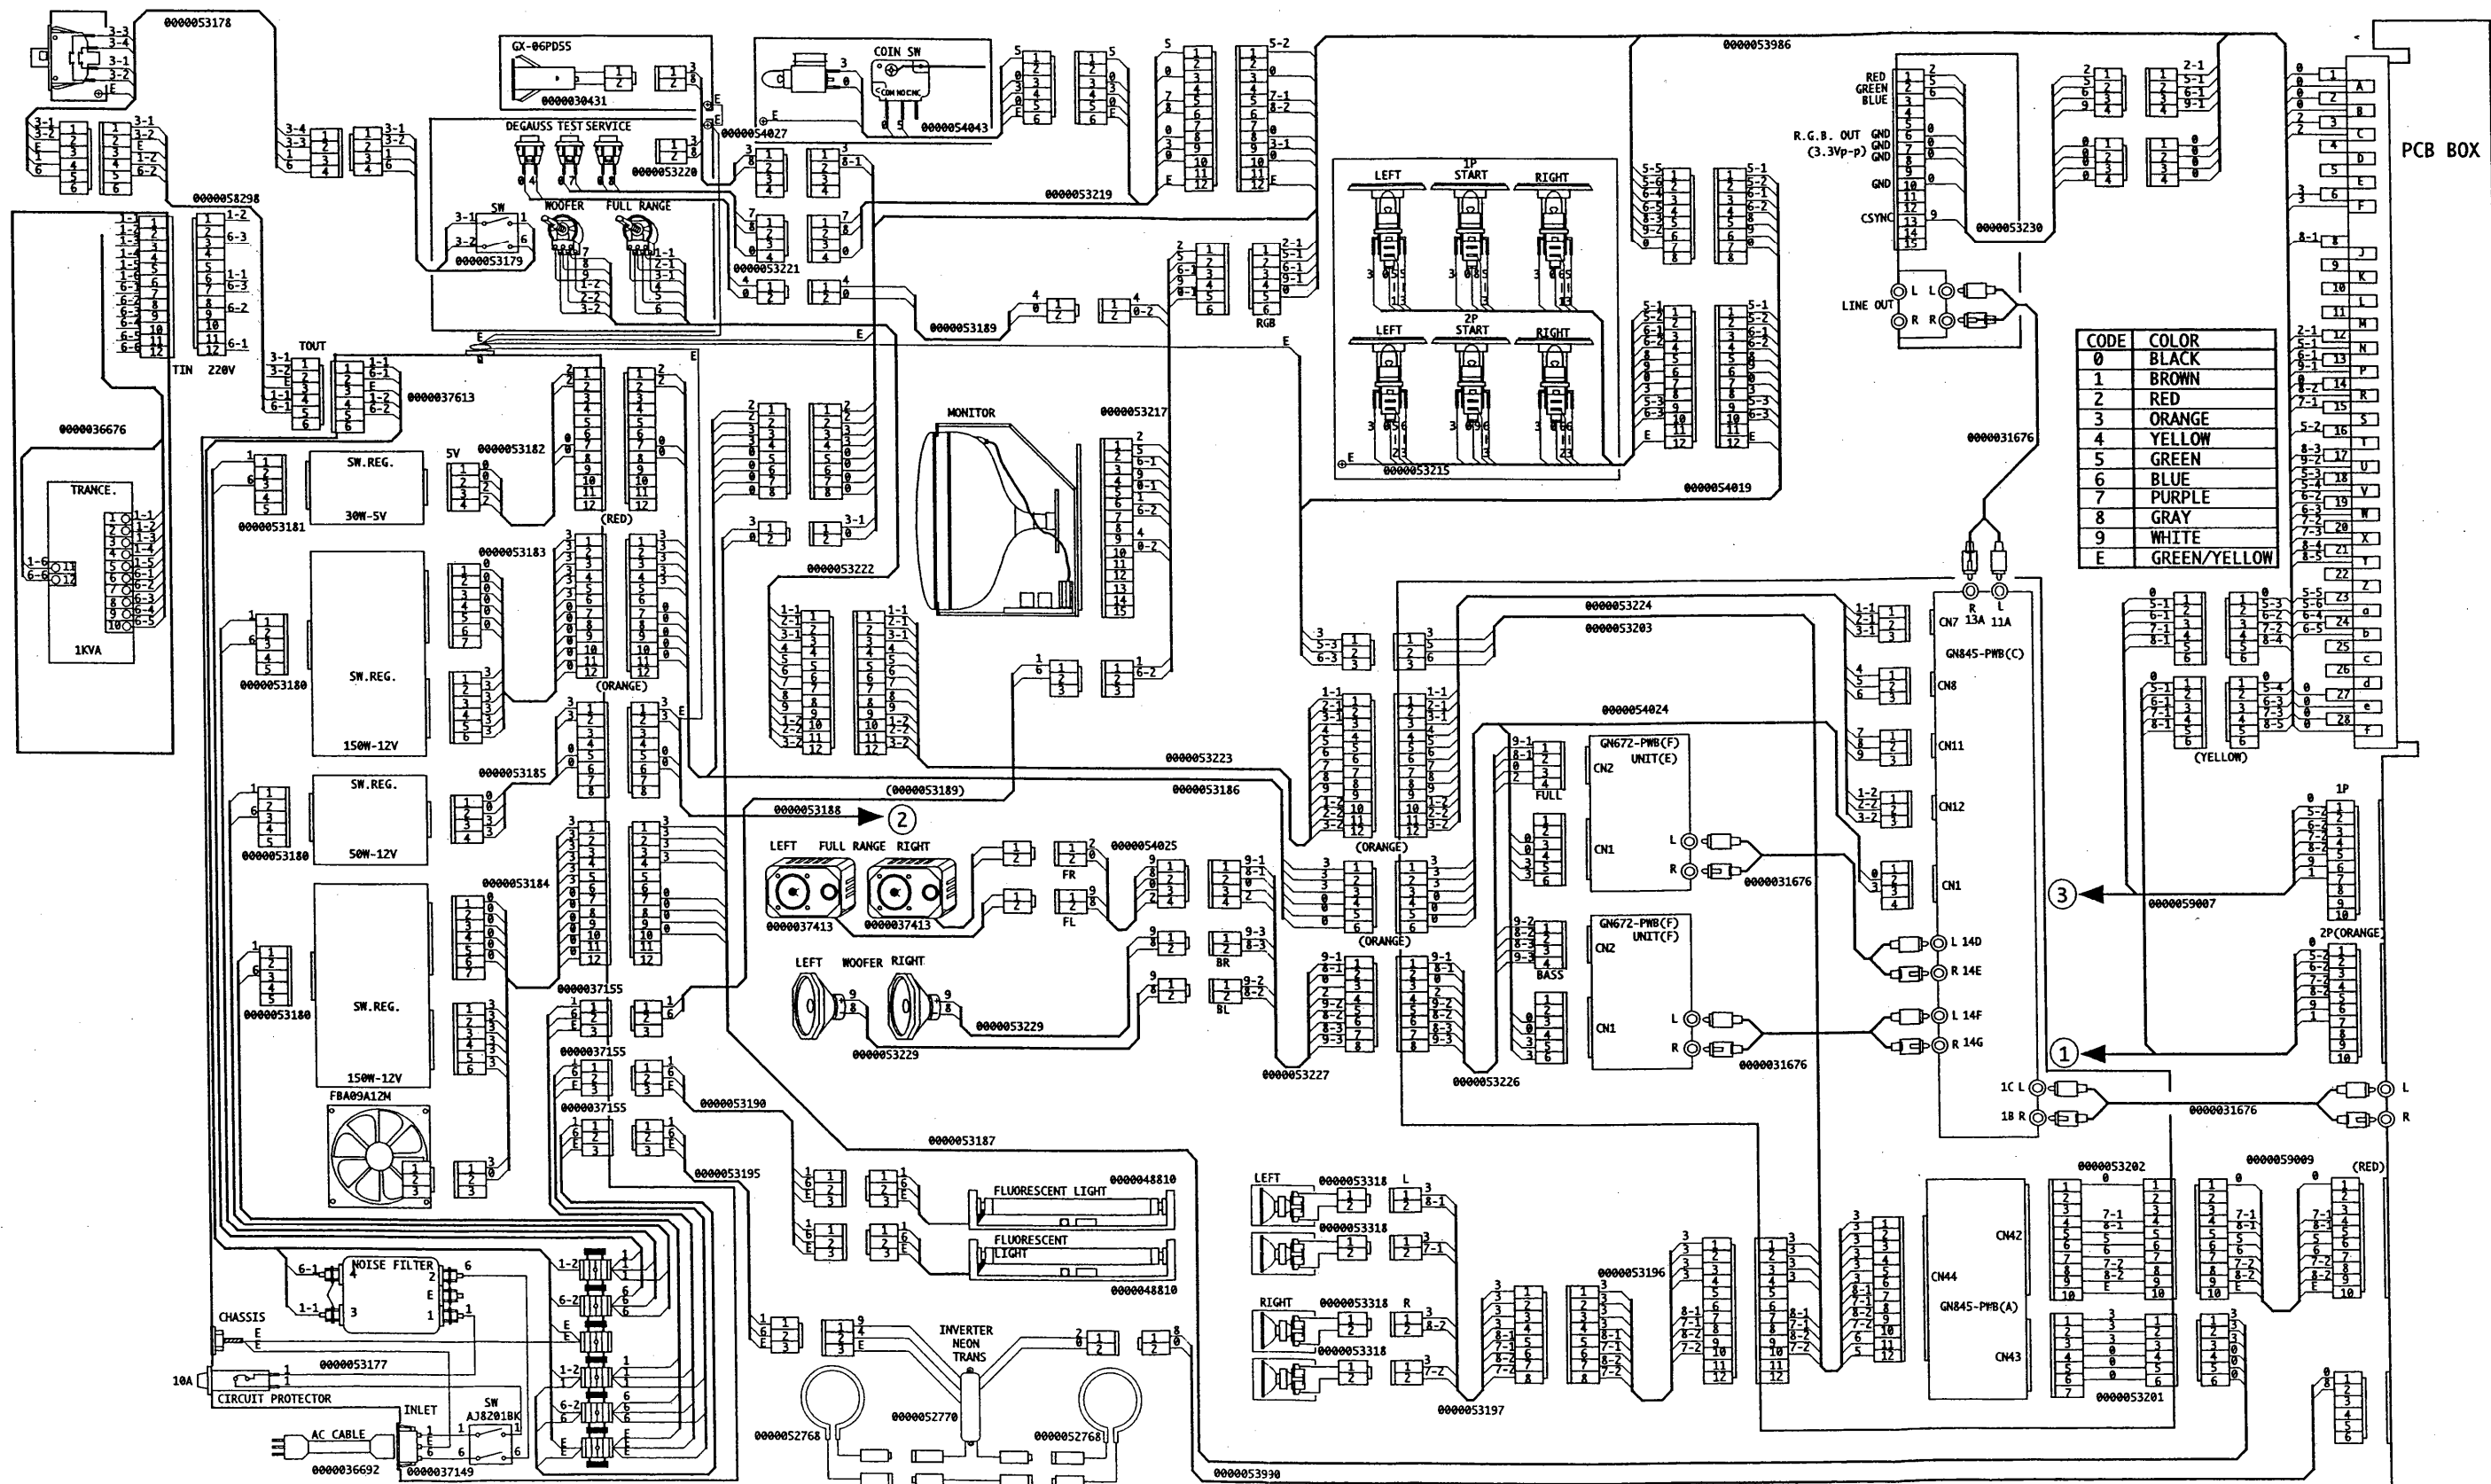

# 8-2 Wiring diagram

GN845-TB specifications for regions using 110 voltage area in Asia. 1/2

# Wiring diagram

GN845-TB specifications for regions using 110 voltage area in Asia. 2/2

# Wiring diagram

GN845-HD specifications for regions using 220 voltage area in Asia. 1/2