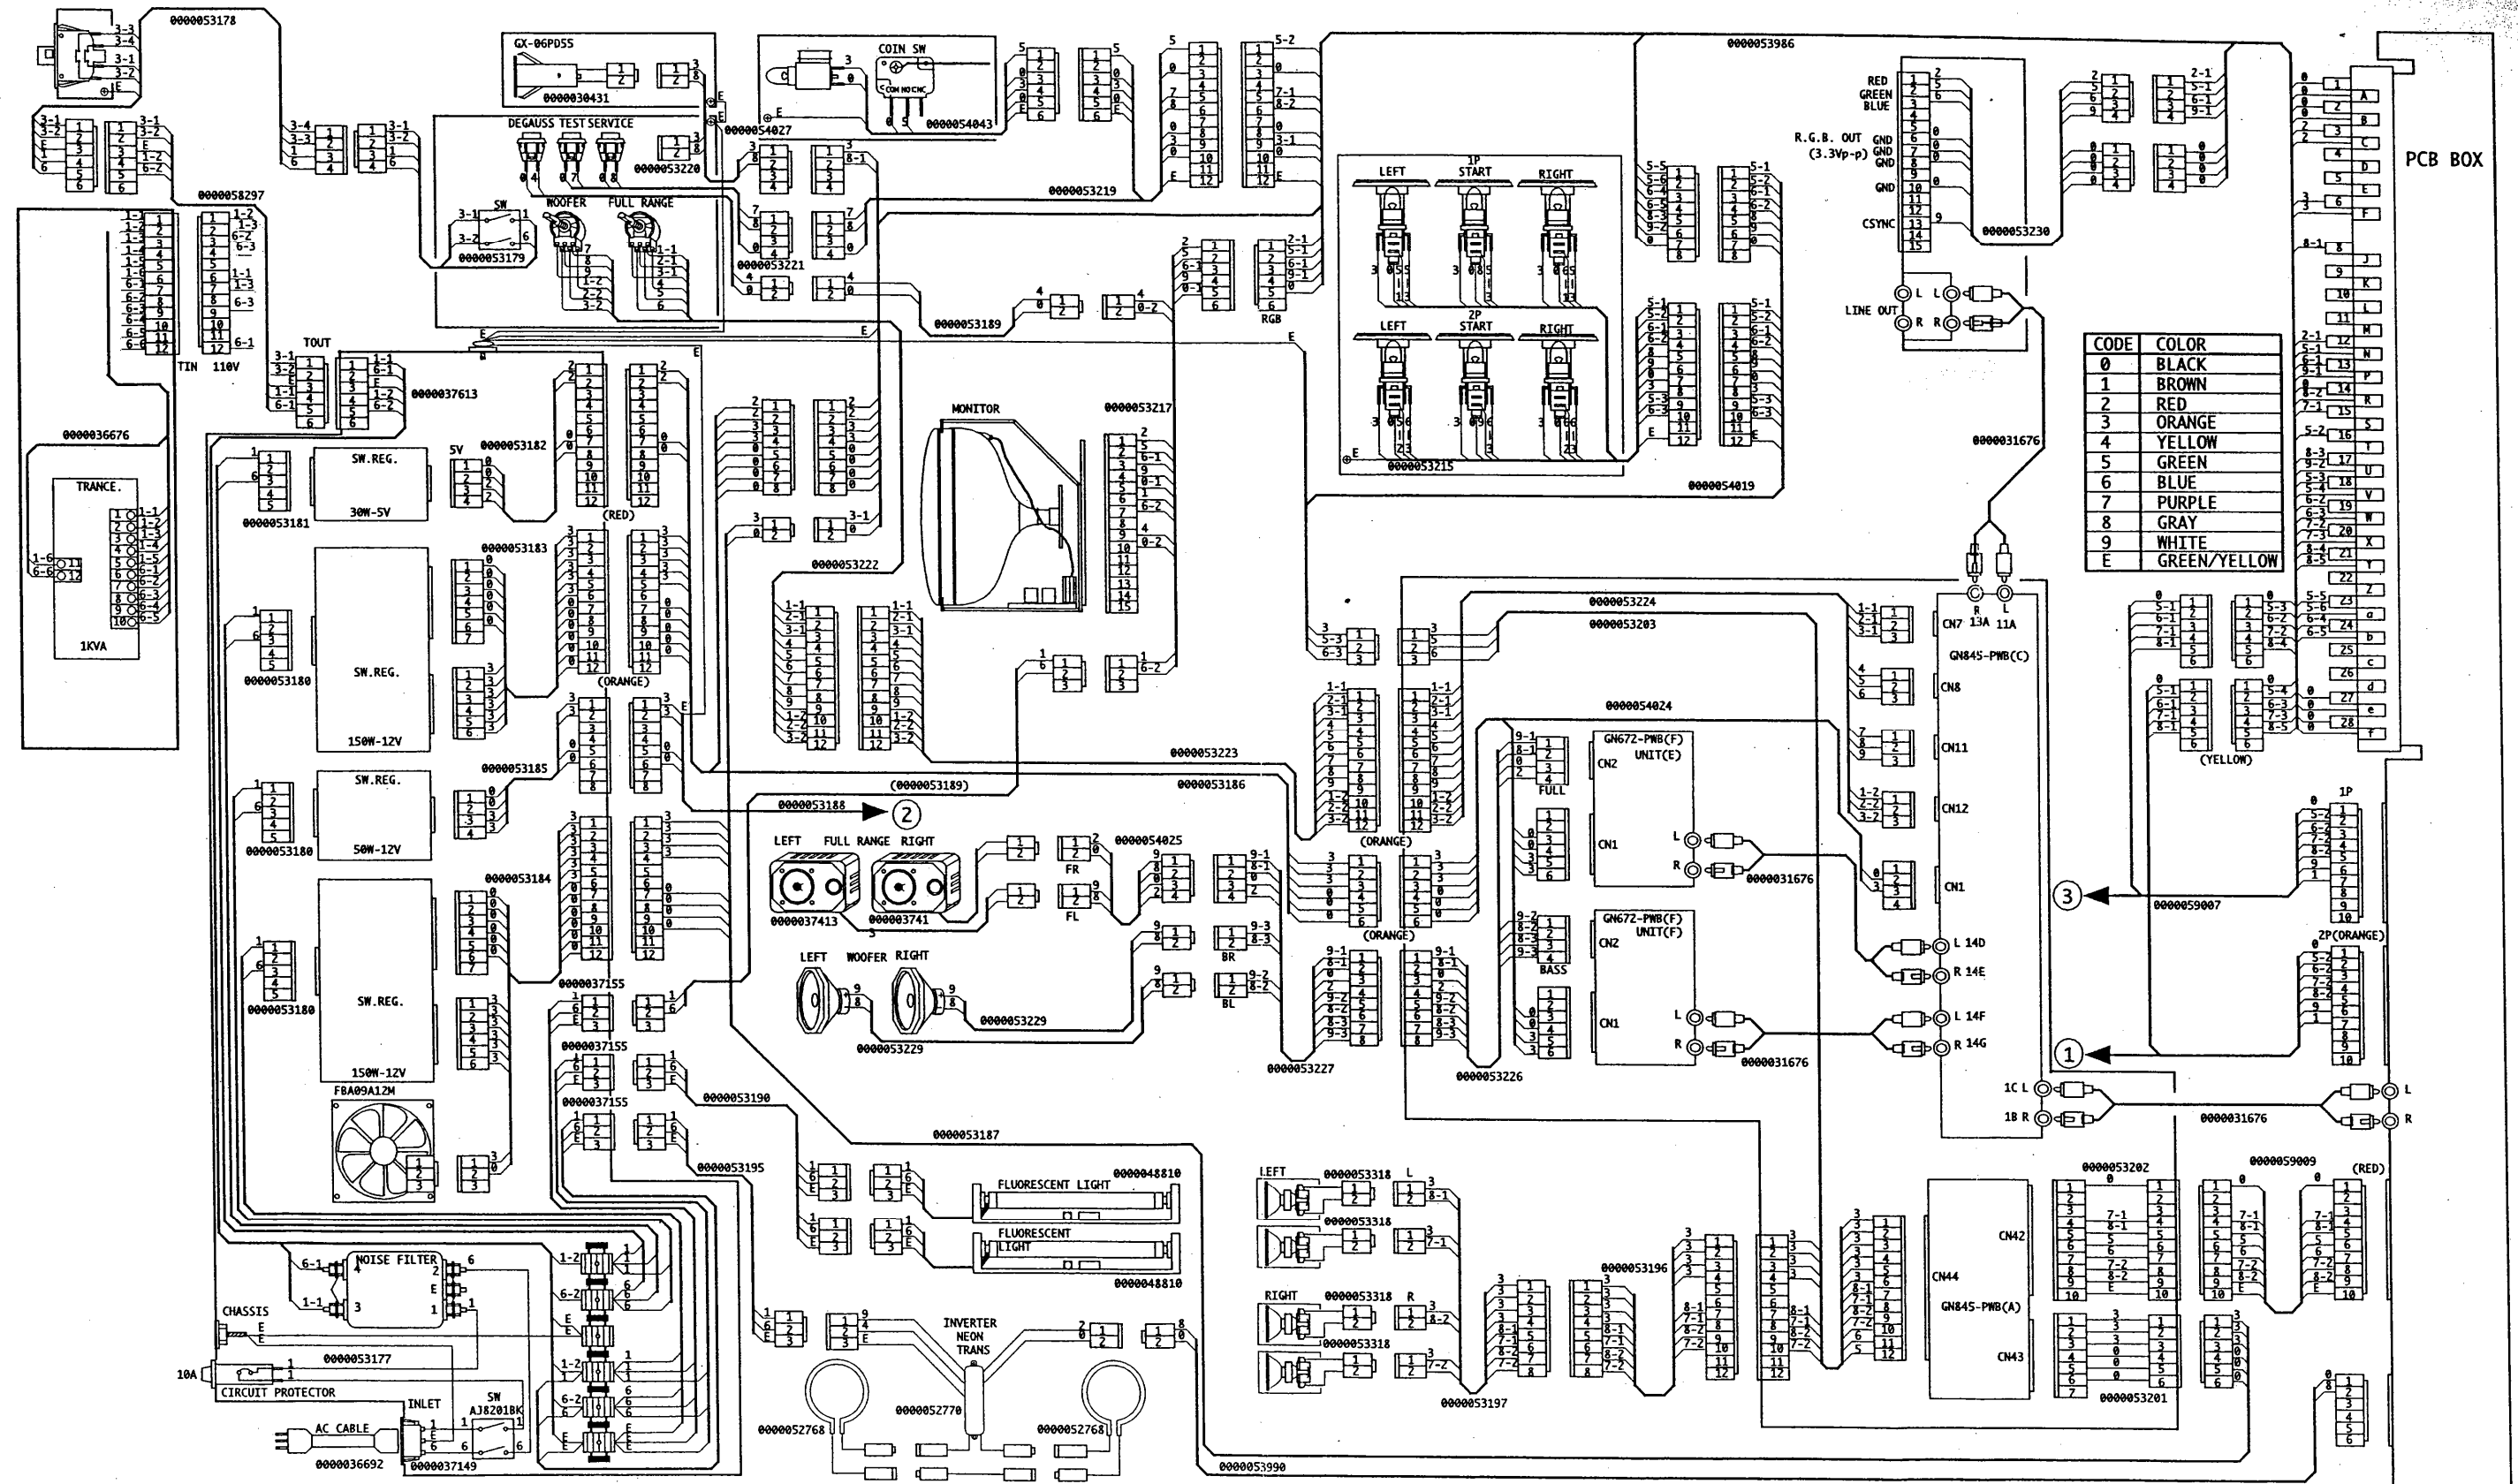

# 8-2 Wiring diagram

GN845-TB specifications for regions using 110 voltage area in Asia. 1/2

# Wiring diagram

GN845-TB specifications for regions using 110 voltage area in Asia. 2/2

# Wiring diagram

GN845-HD specifications for regions using 220 voltage area in Asia. 1/2

# Wiring diagram

GN845-HD specifications for regions using 220 voltage area in Asia. 2/2