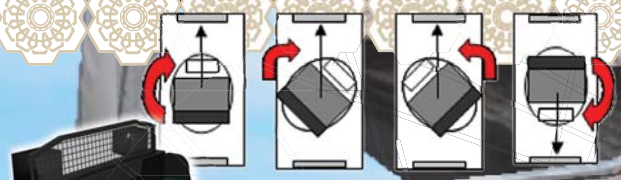

Let's Go JUNGLE! SPECIAL

POWERED BY LINDBERGH™

AN **EXHILARATING, FAST-**

MOVING, FANTASY adventure!

Realistic Air-Jets BLAST players making them feel like they are actually there!