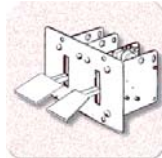

MAXIMUM SPEED, SIT-DOWN KIT, PACKAGE CONTENTS (Game box, MX)

- A** Main PCB, (w/EX I/O board & Plastic cover)
Part#: 99-10-010
- B** Game Cartridge
Maximum Speed
Part#: 56-90-850
- C** Push Button Assy
RED
Part#: 99-50-001
- D** Motor Driver Board
Part#: 56-20-175
- E** Instruction Decal Sheet
Maximum Speed
Part#: 56-30-210

- F** Marquee, Maximum Speed
Part#: 56-30-100
- G** Driving harness set, AW
Part#: 56-60-691
- H** Steering Wheel with Motor Assy
Part#: 56-50-502
- I** Shifter Assy, UP/DOWN
2 Position
Part#: 56-50-600

- J** Main Harness, AW
Part#: 99-60-690
- K** Dual Pedal Assy, 5K pot
Part#: 56-50-651
- L** Manual, Maximum Speed
Part#: 56-30-300
- M** Transformer
120VAC in / 24VAC out
Part#: 56-60-201

- N** AAMA Sticker (Green)
Part#: 99-30-751
- O** Dash Board, Plastic
Part#: 56-70-495
- P** Decals (3kinds) for Dash board
Part#: 56-30-163 (CENTER)
Part#: 56-30-164 (LEFT)
Part#: 56-30-165 (RIGHT)
- Q** Metal Plate, 3 pcs
Part#: 56-70-401 (RIGHT)
Part#: 56-70-402 (LEFT)
Part#: 56-70-403 (CENTER)