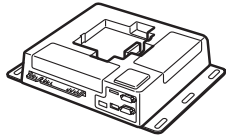

MAXIMUM SPEED, SIT-DOWN KIT, PACKAGE CONTENTS (Game box, MX)

- A** Main PCB, (w/EX I/O board & Plastic cover)
Part#: 99-10-010
- B** Game Cartridge
Maximum Speed
Part#: 56-90-850
- C** Push Button Assy
RED
Part#: 99-50-001
- D** Motor Driver Board
Part#: 56-20-175
- E** Instruction Decal Sheet
Maximum Speed
Part#: 56-30-210

- F** Marquee, Maximum Speed
Part#: 56-30-100
- G** Driving harness set, AW
Part#: 56-60-691
- H** Steering Wheel with Motor Assy
Part#: 56-50-502
- I** Shifter Assy, UP/DOWN
2 Position
Part#: 56-50-600

- J** Main Harness, AW
Part#: 99-60-690
- K** Dual Pedal Assy, 5K pot
Part#: 56-50-651
- L** Manual, Maximum Speed
Part#: 56-30-300
- M** Transformer
120VAC in / 24VAC out
Part#: 56-60-201

- N** AAMA Sticker (Green)
Part#: 99-30-751
- O** Dash Board, Plastic
Part#: 56-70-495
- P** Decals (3kinds) for Dash board
Part#: 56-30-163 (CENTER)
Part#: 56-30-164 (LEFT)
Part#: 56-30-165 (RIGHT)
- Q** Metal Plate, 3 pcs
Part#: 56-70-401 (RIGHT)
Part#: 56-70-402 (LEFT)
Part#: 56-70-403 (CENTER)