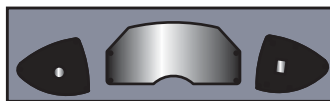

- **N** AAMA Sticker (Green)
  Part#: 99-30-751
- **O** Dash Board, Plastic
  Part#: 56-70-495
- **P** Decals (3kinds) for Dash board
  Part#: 56-30-163 (CENTER)
  Part#: 56-30-164 (LEFT)
  Part#: 56-30-165 (RIGHT)
- **Q** Metal Plate, 3 pcs
  Part#: 56-70-401 (RIGHT)
  Part#: 56-70-402 (LEFT)
  Part#: 56-70-403 (CENTER)

- **R** Seat Slider
  Part#: 56-50-559
  Part#: 56-50-560
- **S** Side decal MS, Sit-down Left
  Part#: 56-30-200
- **T** Side decal MS, Sit-down Right
  Part#: 56-30-201
- **U** AW Seat side decal (2 pcs)
  Part#: 56-30-202
- **V** AW Seat back decal
  Part#: 56-30-203