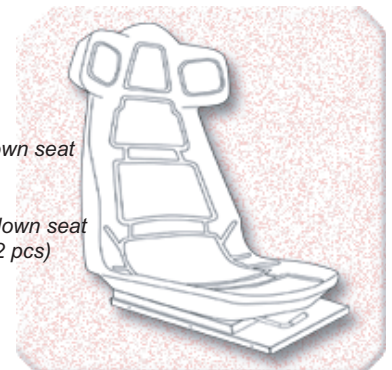

- F** Marquee, Maximum Speed
Part#: 56-30-100
- G** Driving harness set, AW
Part#: 56-60-691
- H** Steering Wheel with Motor Assy
Part#: 56-50-502
- I** Shifter Assy, UP/DOWN
2 Position
Part#: 56-50-600

- J** Main Harness, AW
Part#: 99-60-690
- K** Dual Pedal Assy, 5K pot
Part#: 56-50-651
- L** Manual, Maximum Speed
Part#: 56-30-300
- M** Transformer
120VAC in / 24VAC out
Part#: 56-60-201

- N** AAMA Sticker (Green)
Part#: 99-30-751
- O** Dash Board, Plastic
Part#: 56-70-495
- P** Decals (3kinds) for Dash board
Part#: 56-30-163 (CENTER)
Part#: 56-30-164 (LEFT)
Part#: 56-30-165 (RIGHT)
- Q** Metal Plate, 3 pcs
Part#: 56-70-401 (RIGHT)
Part#: 56-70-402 (LEFT)
Part#: 56-70-403 (CENTER)

- R** Seat Slider
Part#: 56-50-559
Part#: 56-50-560
- S** Side decal MS, Sit-down Left
Part#: 56-30-200
- T** Side decal MS, Sit-down Right
Part#: 56-30-201
- U** AW Seat side decal (2 pcs)
Part#: 56-30-202
- V** AW Seat back decal
Part#: 56-30-203

- W** Seat Black 9000, Sit-down
Part#: 56-50-558

Circle decal, Sit-down seat
Part#: 56-30-204

Square decal, Sit-down seat
Part#: 56-30-204 (2 pcs)