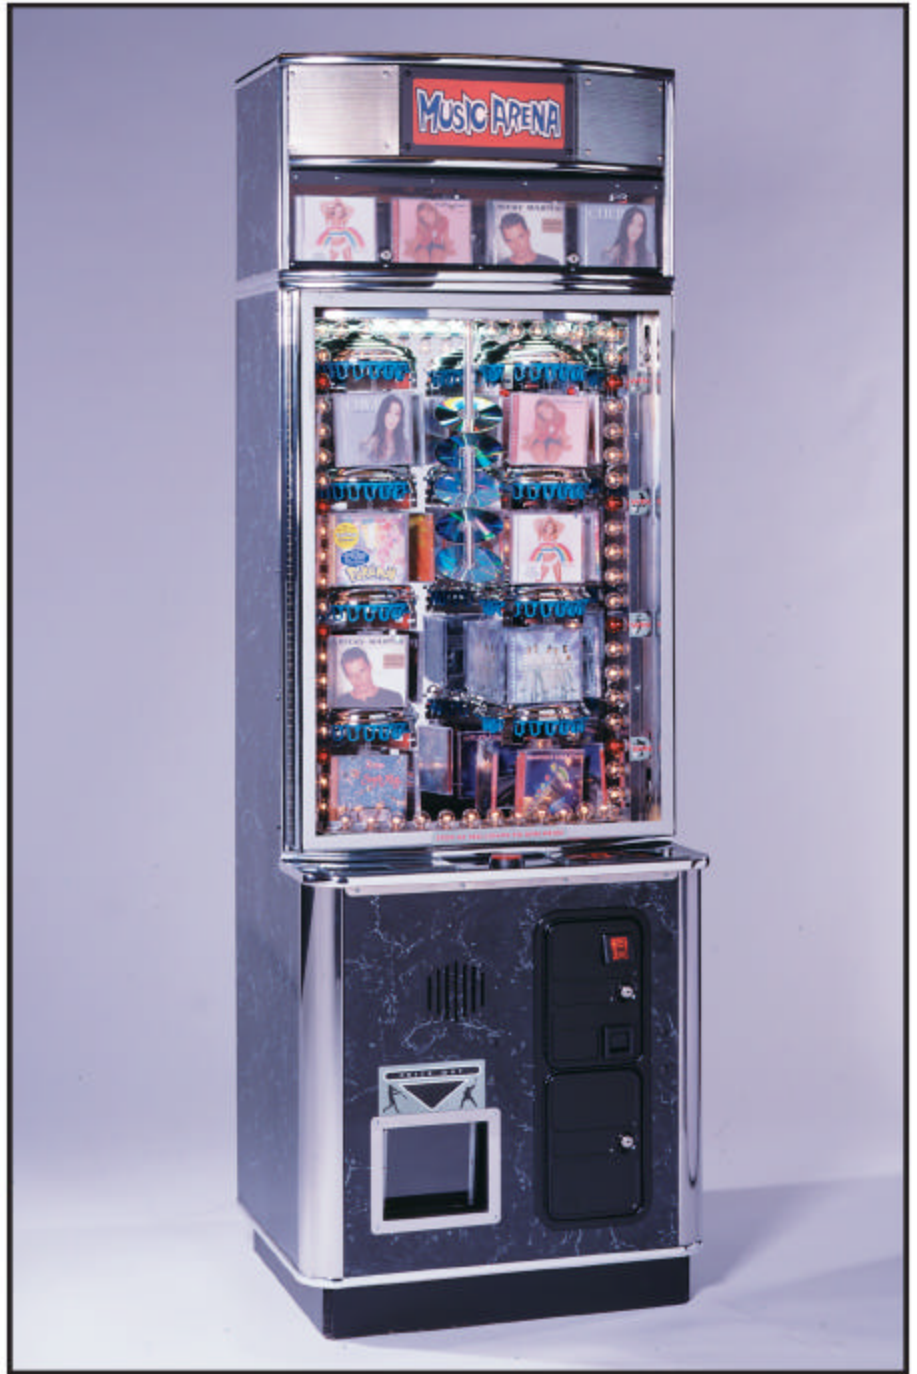

MUSIC ARENA

SOAR TO THE TOP OF THE CHARTS

Sammy USA Corporation

901 Cambridge Drive • Elk Grove Village, IL 60007 USA
Phone: 847.364.9787 • Fax: 847.364.9831
1.888.US.SAMMY • www.sammyusa.com