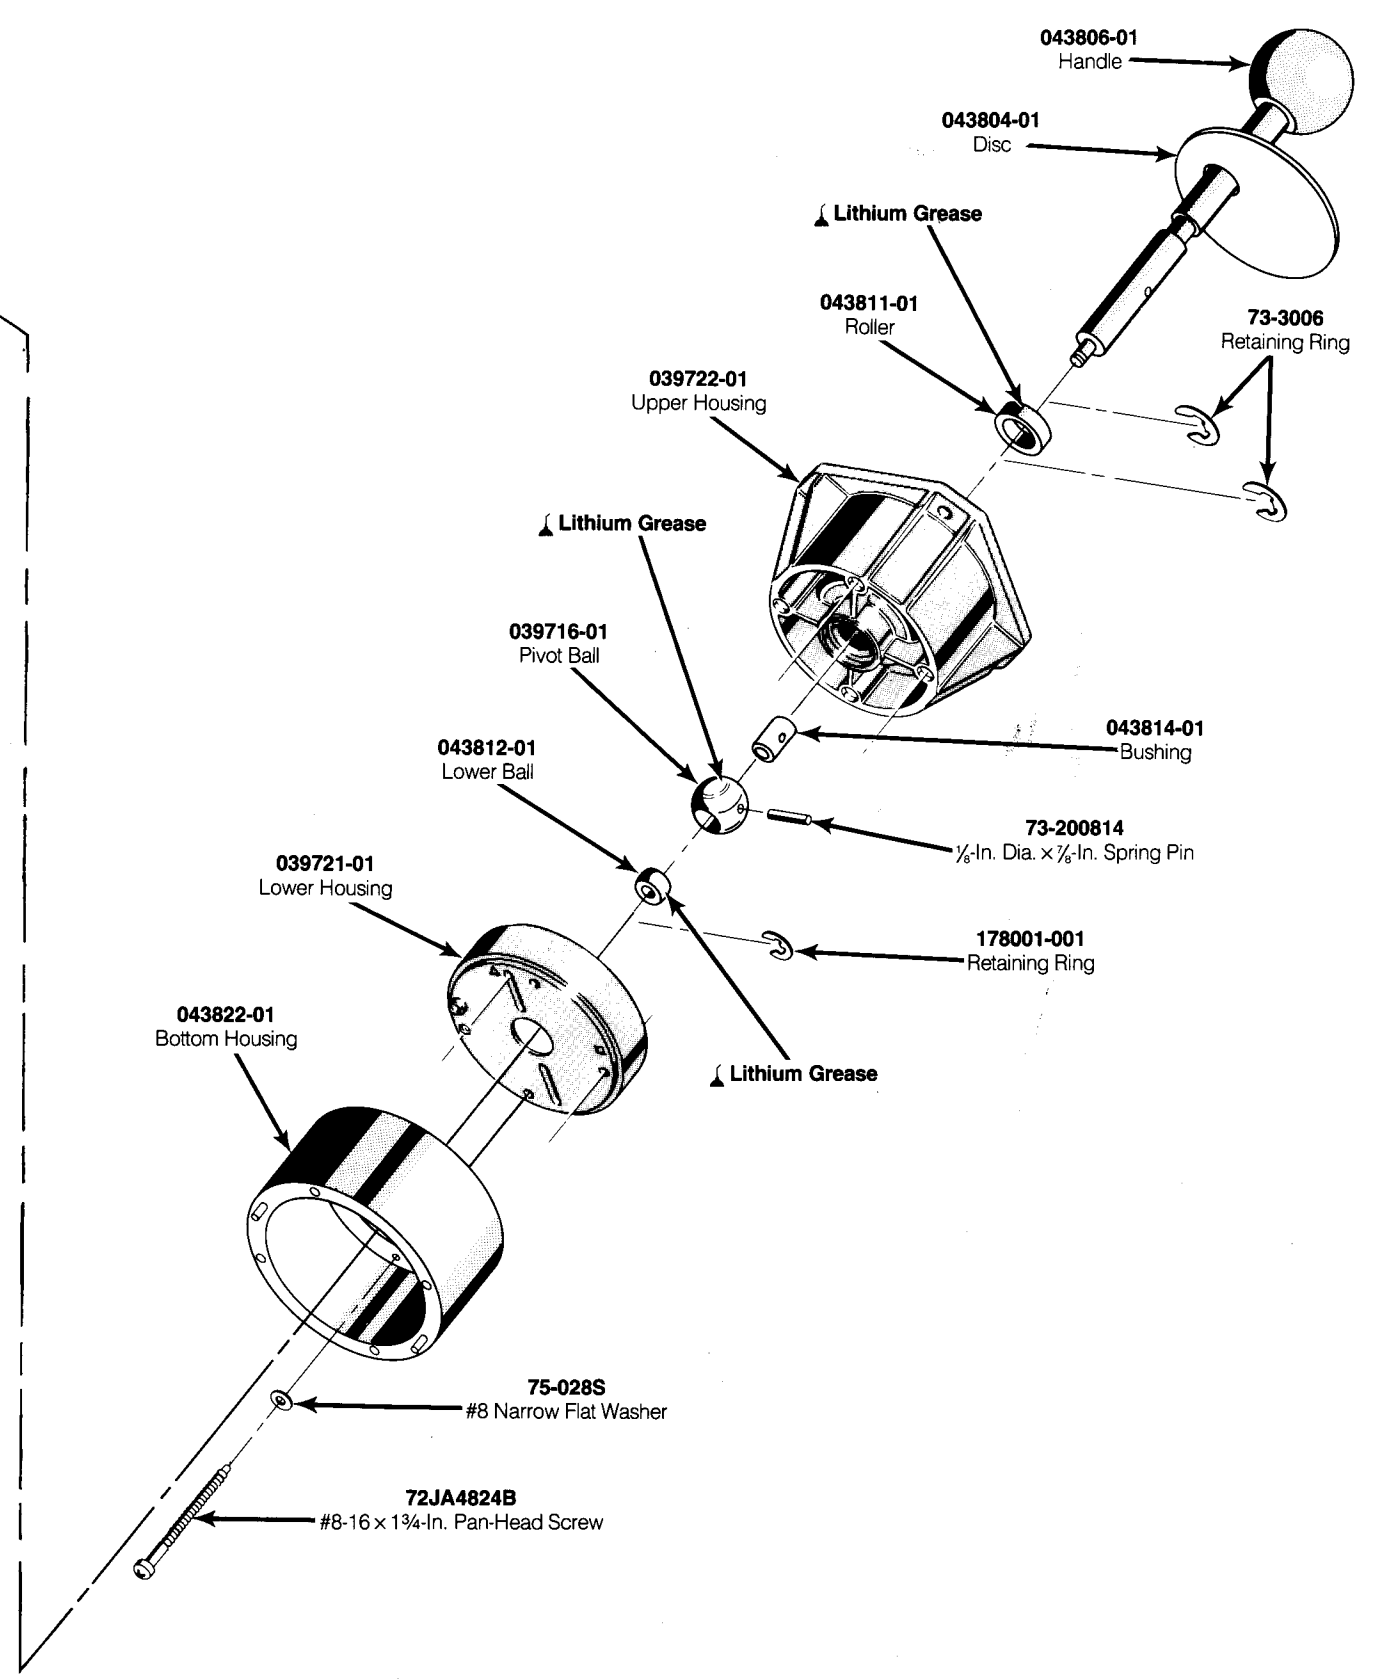

Figure 6-2 Control Panel Assembly
A043900-01 B (US)
and A043900-51 B (Ireland)

Control Panel Assembly Parts List

Part No.	Description
A043820-01	Rotary Control Assembly
A043894-01 ★	Control Harness Assembly (A043894-51 ●)
75-5112B	#10-24 × ½-Inch Black Carriage Bolt
75-941S	Polymer Self-Locking Hex Nut
75-9910N0	#11⁄₁₆-Inch Stamped Nut
043875-01 ★	Control Panel (043875-51 ●)
043903-01 ★	Control Panel Decal (043903-51 ●)
160013-001	Leaf Switch with Button Holder
178030-008	Blue Button Assembly

★ Part used only in US-built cabinets

● Part used only in Ireland-built cabinets

Figure 6-3 Rotary Control Assembly
A043820-01 C

Figure 6-3 Rotary Control Assembly, Continued
A043820-01 C