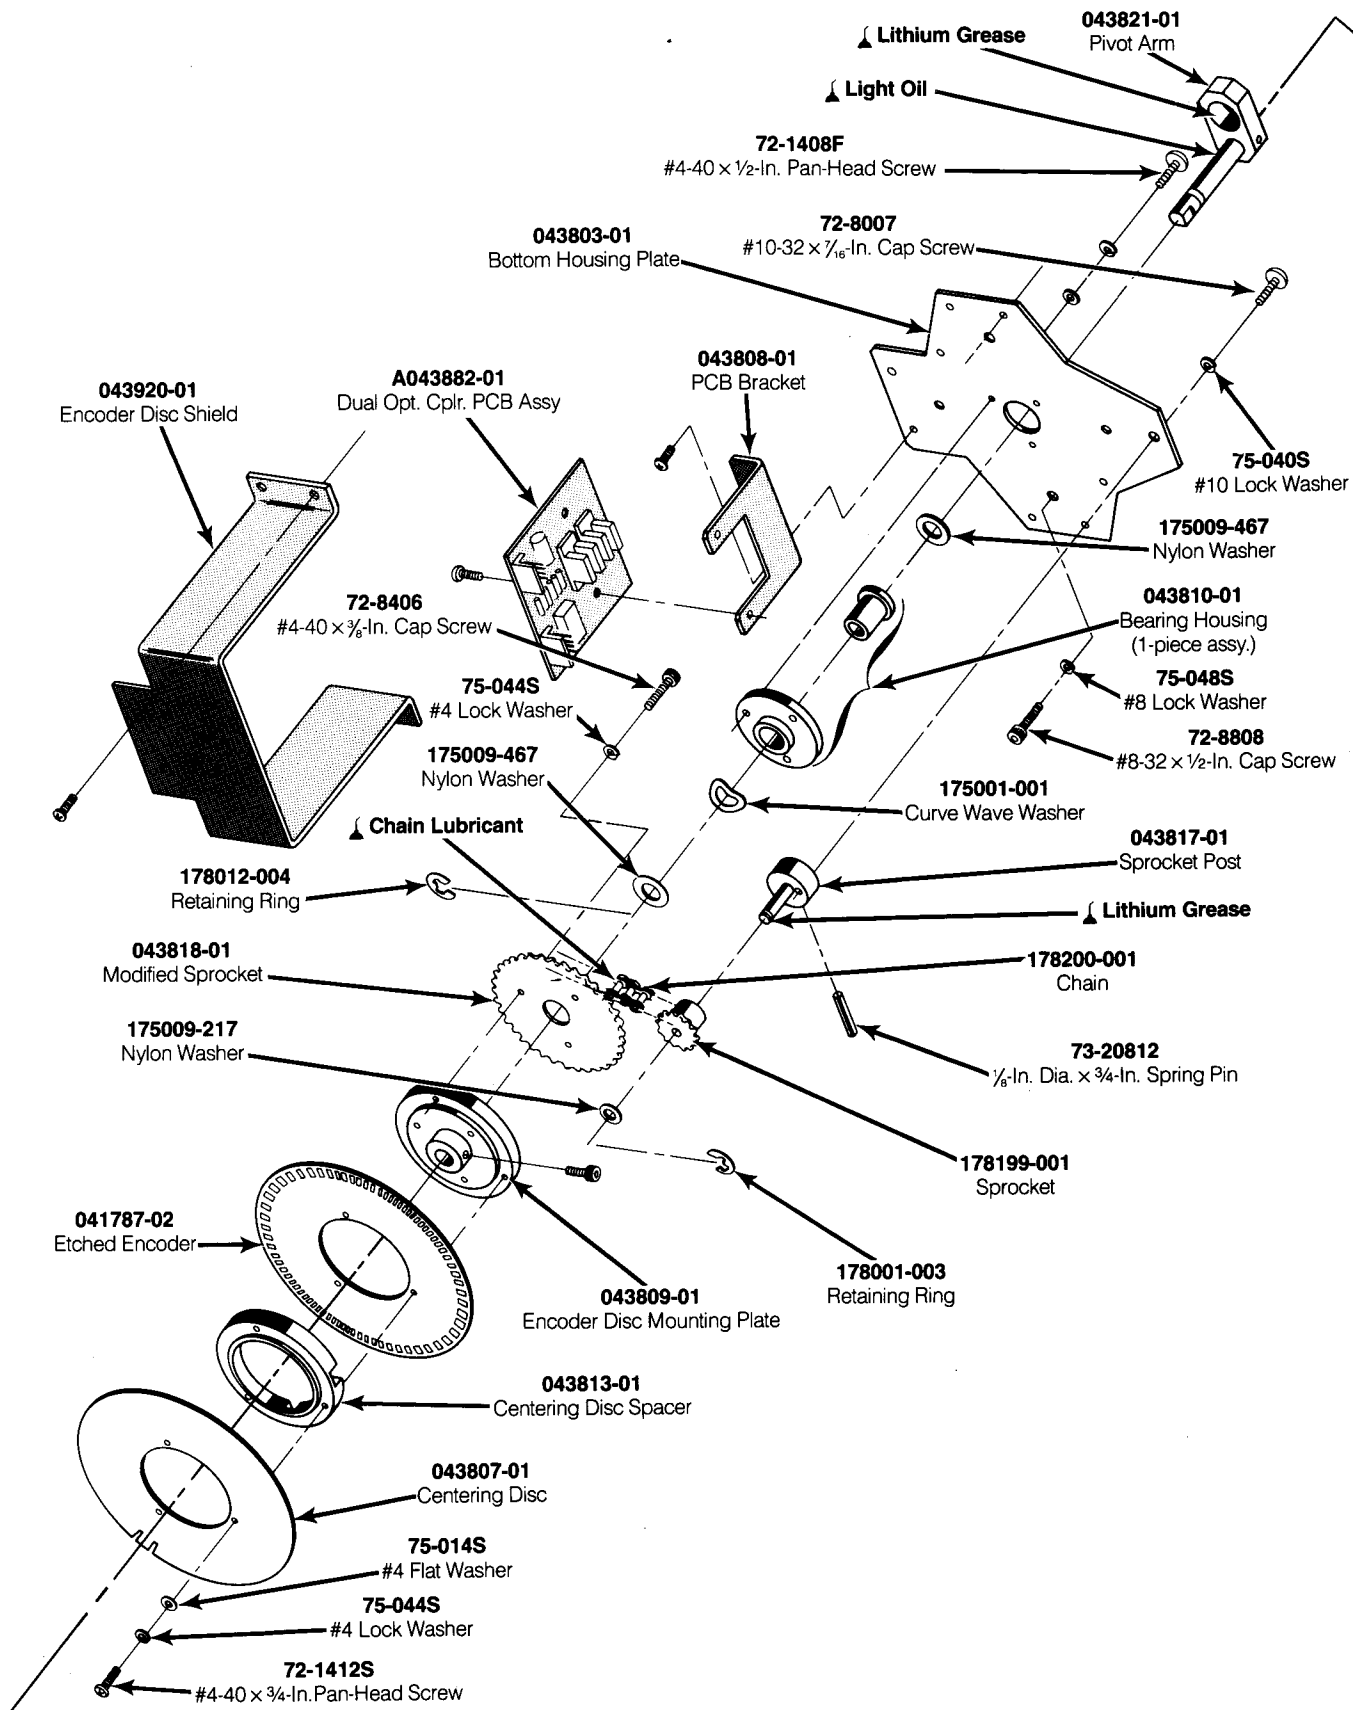

Figure 6-2 Control Panel Assembly
A043900-01 B (US)
and A043900-51 B (Ireland)

Control Panel Assembly Parts List

Part No.	Description
A043820-01	Rotary Control Assembly
A043894-01 ★	Control Harness Assembly (A043894-51 ●)
75-5112B	#10-24 × ½-Inch Black Carriage Bolt
75-941S	Polymer Self-Locking Hex Nut
75-9910N0	#11⁄₁₆-Inch Stamped Nut
043875-01 ★	Control Panel (043875-51 ●)
043903-01 ★	Control Panel Decal (043903-51 ●)
160013-001	Leaf Switch with Button Holder
178030-008	Blue Button Assembly

★ Part used only in US-built cabinets

● Part used only in Ireland-built cabinets

Figure 6-3 Rotary Control Assembly
A043820-01 C

Figure 6-3 Rotary Control Assembly, Continued
A043820-01 C