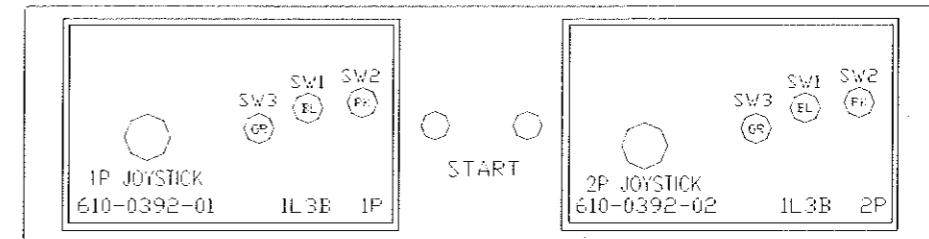

### CONTROL PANEL COVER NOK-1000UK

NOTE: SW3 MAY BE VOID ON 2-PLR/PLAYER GAME