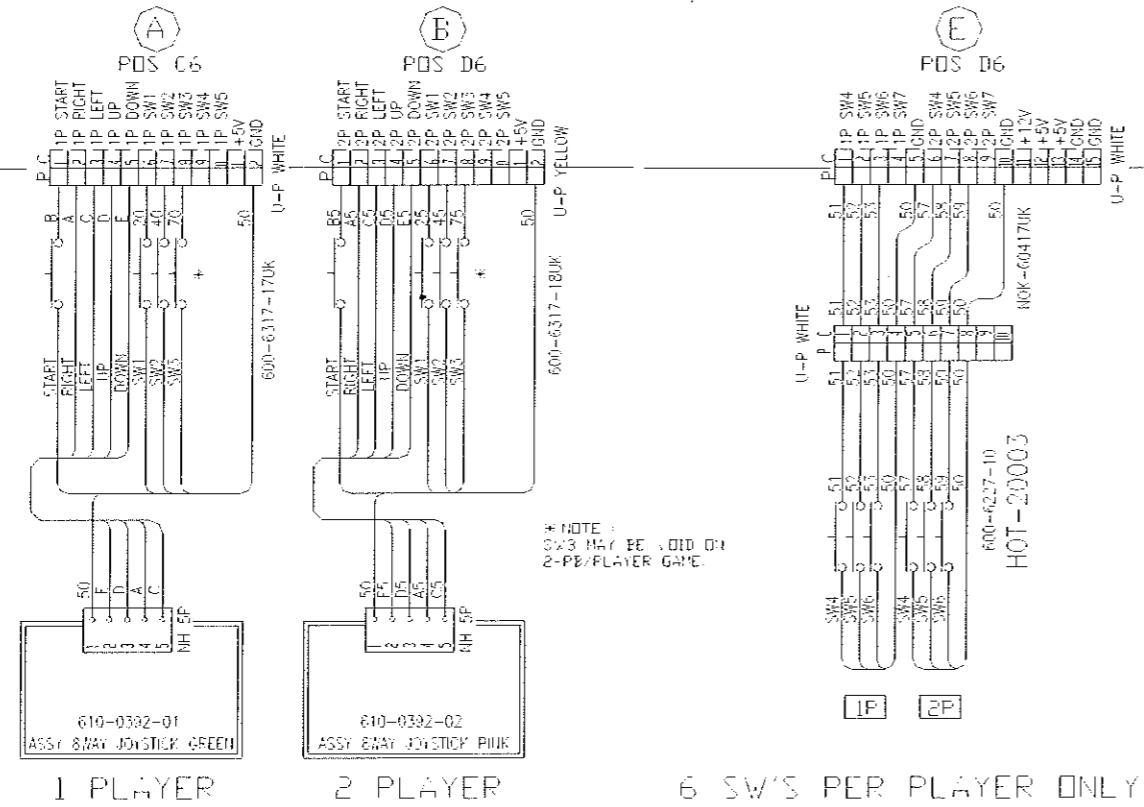

DIGITAL OPERATION