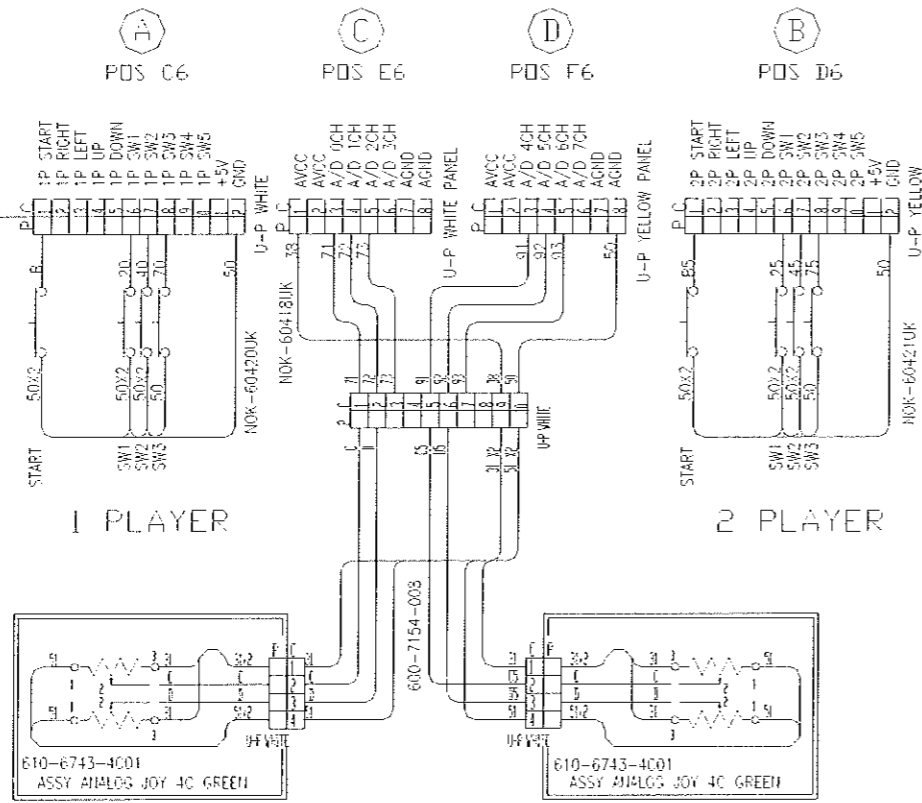

TO PAGE 1/2

ASSY NOK-1300UK (I/O UNIT)

ANALOGUE OPERATION

ANALOGUE OPERATION

TO PAGE 1/2

ASSY NOK-1300UK (I/O UNIT)

DIGITAL OPERATION