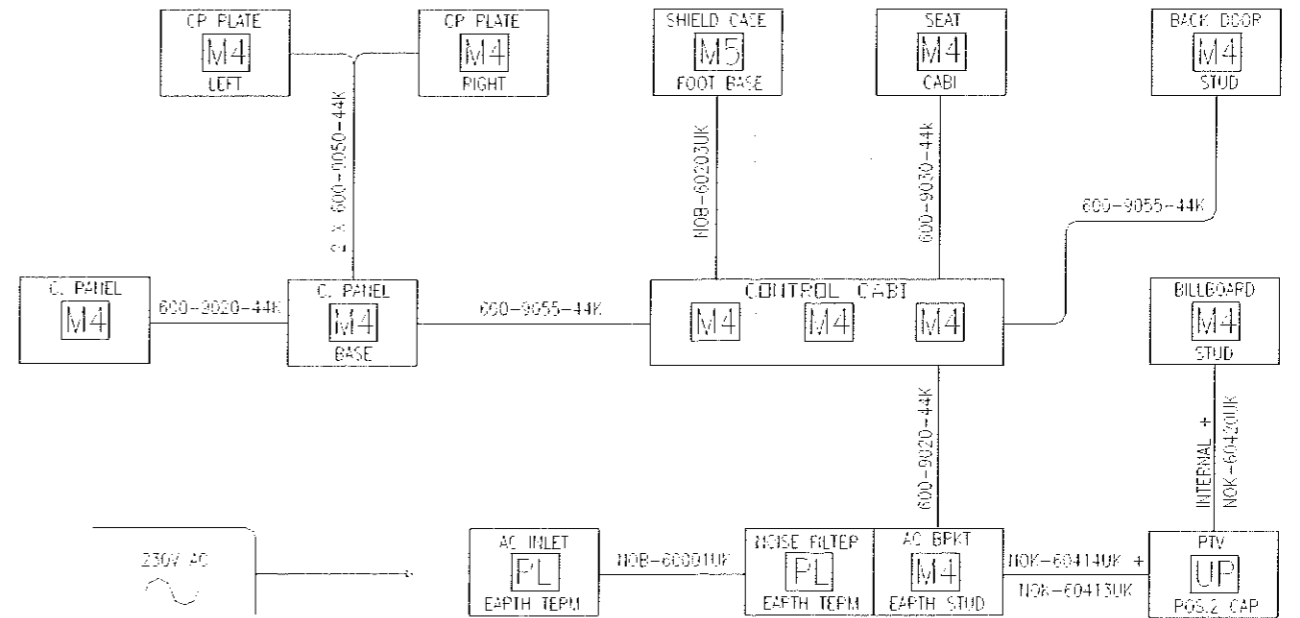

EARTH MAP

8	BLACK	E	LIGHT GREEN	43	EARTH WIRE
7	ORANGE	D	PURPLE	44	
6	WHITE	C	BROWN	45	
5	GREEN	B	SKY BLUE	46	
4	YELLOW	A	PINK	47	
3	RED			48	
2	BLUE			49	
1	PURPLE			50	

HOT-00000UK

DRAWN GC 11/02/02

HACHI 38 UNIVERSAL CABINET

NOT38 2/2