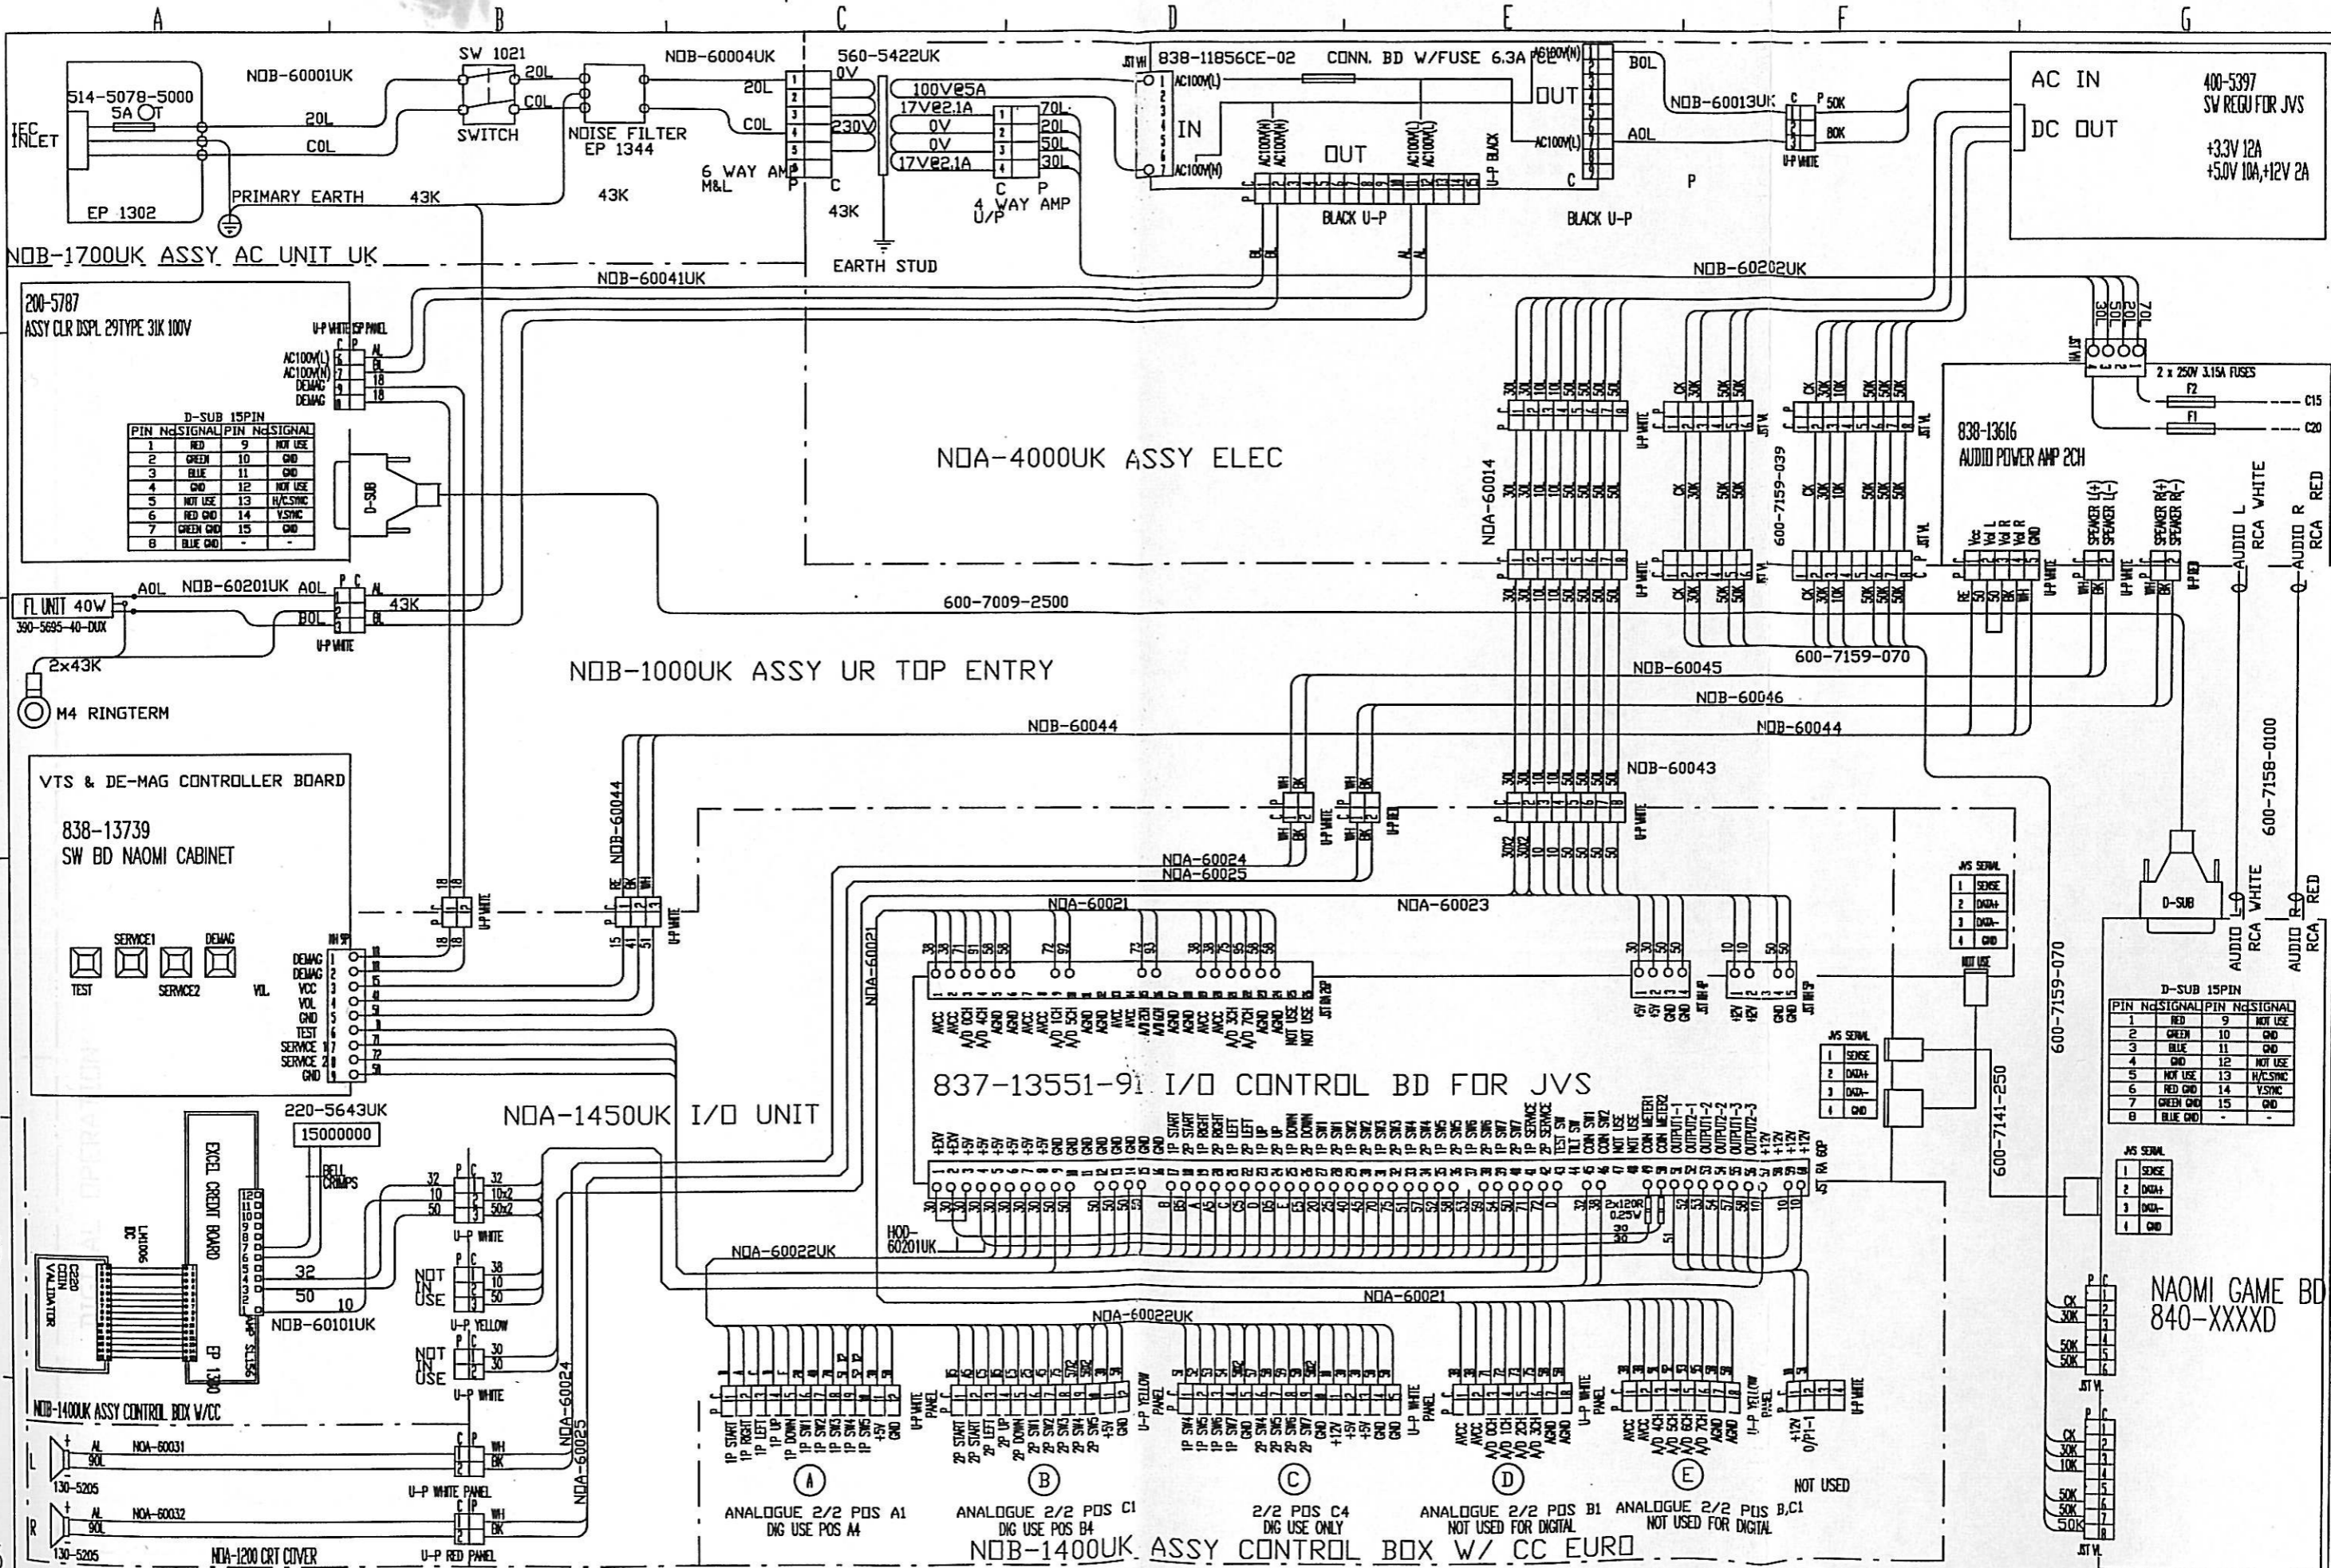

D-SUB 15PIN

PIN	NC	SIGNAL	PIN	NC	SIGNAL
1		RED	9		NOT USE
2		GREEN	10		CHD
3		BLUE	11		CHD
4		CHD	12		NOT USE
5		NOT USE	13		H/CSYNC
6		RED CHD	14		V SYNC
7		GREEN CHD	15		CHD
8		BLUE CHD			

D-SUB 15PIN

PIN	NC	SIGNAL	PIN	NC	SIGNAL
1		RED	9		NOT USE
2		GREEN	10		CHD
3		BLUE	11		CHD
4		CHD	12		NOT USE
5		NOT USE	13		H/CSYNC
6		RED CHD	14		V SYNC
7		GREEN CHD	15		CHD
8		BLUE CHD			

8	BLACK	F	LIGHT GREEN	4	EARTH WIRE
7	ORANGE	D	PURPLE	U	AVG16 U1005
5	WHITE	C	BROWN	K	AVG18 U1015
4	GREEN	B	SKY BLUE	K	AVG18 U1007
3	YELLOW	A	PINK	9	AVG22 U1007
2	BLUE	9	GRAY		
1	RED	W	WIRE COLOR		

DRAWN	CHECKED	D.CHECKED	APPROVED
MT			
16/04/99			

SEGA SEGA ENTERPRISES, LTD.

NAOMI UNIVERSAL CABI UR NOBURUK 1/2

THIS DRAWING WILL IN NO WAY BE COPIED, TO BE RETURNED ON DEMAND.

NOB-0000UK