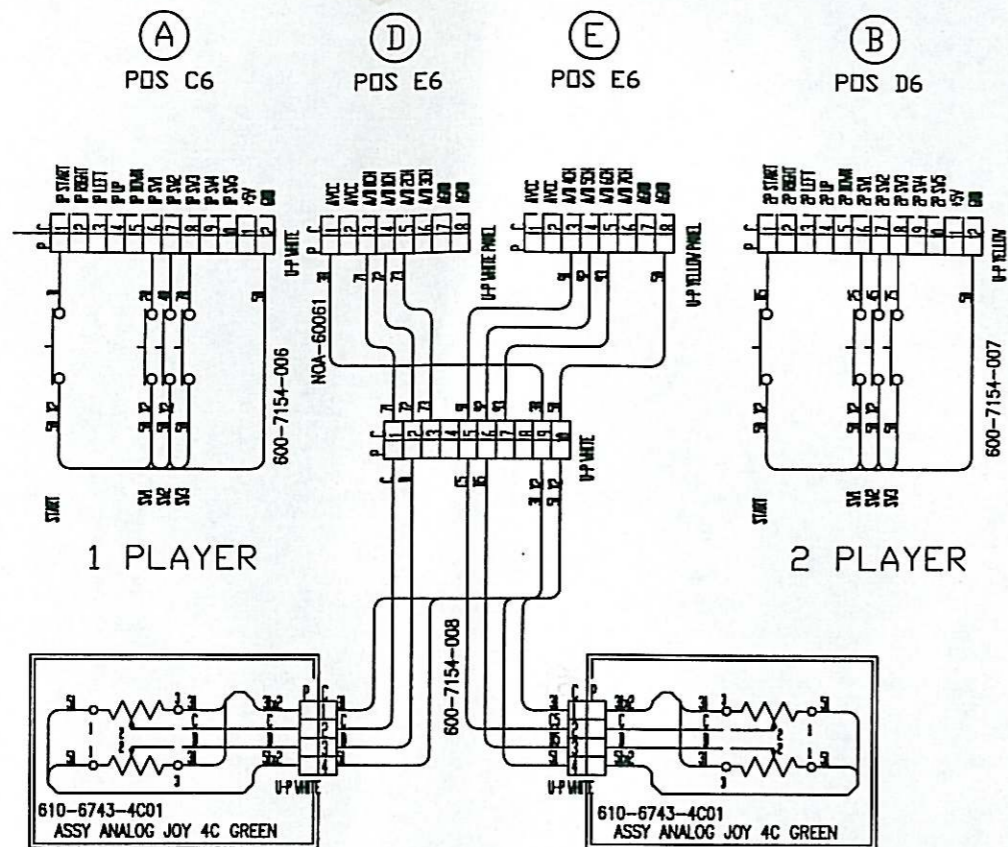

SEGA SEGA ENTERPRISES, LTD.

NAOMI UNIVERSAL CABI UR NOBURUK 1/2

THIS DRAWING WILL IN NO WAY BE COPIED, TO BE RETURNED ON DEMAND.

NOB-0000UK

ASSY NOA-1450UK I/O UNIT (NOBURUK 1/2 POS'S C,D,E,F/5)

ANALOGUE OPERATION

ASSY CONTROL PANEL  
2A6B

ASSY NOA-1450UK I/O UNIT (NOBURUK 1/2 POS'S C,D,E,F/5)

DIGITAL OPERATION

ASSY CONTROL PANEL  
2L12B

EARTH MAP

1	PLT	1	10K GREEN
2	PLT	2	10K GREEN
3	PLT	3	10K GREEN
4	PLT	4	10K GREEN
5	PLT	5	10K GREEN
6	PLT	6	10K GREEN
7	PLT	7	10K GREEN
8	PLT	8	10K GREEN
9	PLT	9	10K GREEN
10	PLT	10	10K GREEN
11	PLT	11	10K GREEN
12	PLT	12	10K GREEN
13	PLT	13	10K GREEN
14	PLT	14	10K GREEN
15	PLT	15	10K GREEN
16	PLT	16	10K GREEN
17	PLT	17	10K GREEN
18	PLT	18	10K GREEN
19	PLT	19	10K GREEN
20	PLT	20	10K GREEN