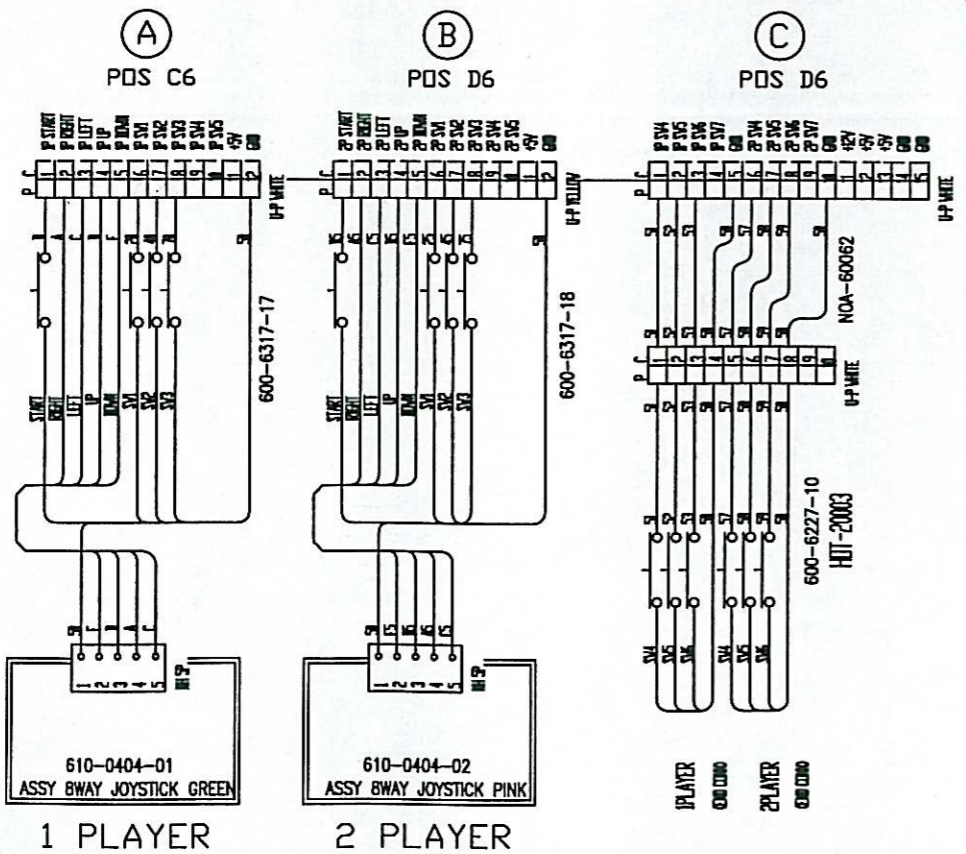

WIRE COLOR	WIRE COLOR	WIRE COLOR
B BLACK	E LIGHT GREEN	A1 EARTH WIRE
7 ORANGE	D PURPLE	U AWG16 UL 1005
5 WHITE	C BROWN	X AWG18 UL 1015
4 GREEN	B SKY BLUE	AWG20 UL 1007
3 YELLOW	A PINK	AWG22 UL 1007
2 BLUE	9 GRAY	
1 RED		

PIN	NC	SIGNAL	PIN	NC	SIGNAL
1		RED	9		NOT USE
2		GREEN	10		CHD
3		BLUE	11		CHD
4		CHD	12		NOT USE
5		NOT USE	13		H/CSYNC
6		RED CHD	14		V SYNC
7		GREEN CHD	15		CHD
8		BLUE CHD			

D-SUB 15PIN

PIN	NC	SIGNAL	PIN	NC	SIGNAL
1		RED	9		NOT USE
2		GREEN	10		CHD
3		BLUE	11		CHD
4		CHD	12		NOT USE
5		NOT USE	13		H/CSYNC
6		RED CHD	14		V SYNC
7		GREEN CHD	15		CHD
8		BLUE CHD			

SEGA SEGA ENTERPRISES, LTD.

NAOMI UNIVERSAL CABI UR NOBURUK 1/2

THIS DRAWING WILL IN NO WAY BE COPIED, TO BE RETURNED ON DEMAND.

NOB-0000UK

ASSY NOA-1450UK I/O UNIT (NOBURUK 1/2 POS'S C,D,E,F/5)

ANALOGUE OPERATION

ASSY CONTROL PANEL  
2A6B

ASSY NOA-1450UK I/O UNIT (NOBURUK 1/2 POS'S C,D,E,F/5)

DIGITAL OPERATION

ASSY CONTROL PANEL  
2L12B

EARTH MAP

1	PLT	1	10K GREEN
2	PLT	2	10K GREEN
3	PLT	3	10K GREEN
4	PLT	4	10K GREEN
5	PLT	5	10K GREEN
6	PLT	6	10K GREEN
7	PLT	7	10K GREEN
8	PLT	8	10K GREEN
9	PLT	9	10K GREEN
10	PLT	10	10K GREEN
11	PLT	11	10K GREEN
12	PLT	12	10K GREEN
13	PLT	13	10K GREEN
14	PLT	14	10K GREEN
15	PLT	15	10K GREEN
16	PLT	16	10K GREEN
17	PLT	17	10K GREEN
18	PLT	18	10K GREEN
19	PLT	19	10K GREEN
20	PLT	20	10K GREEN