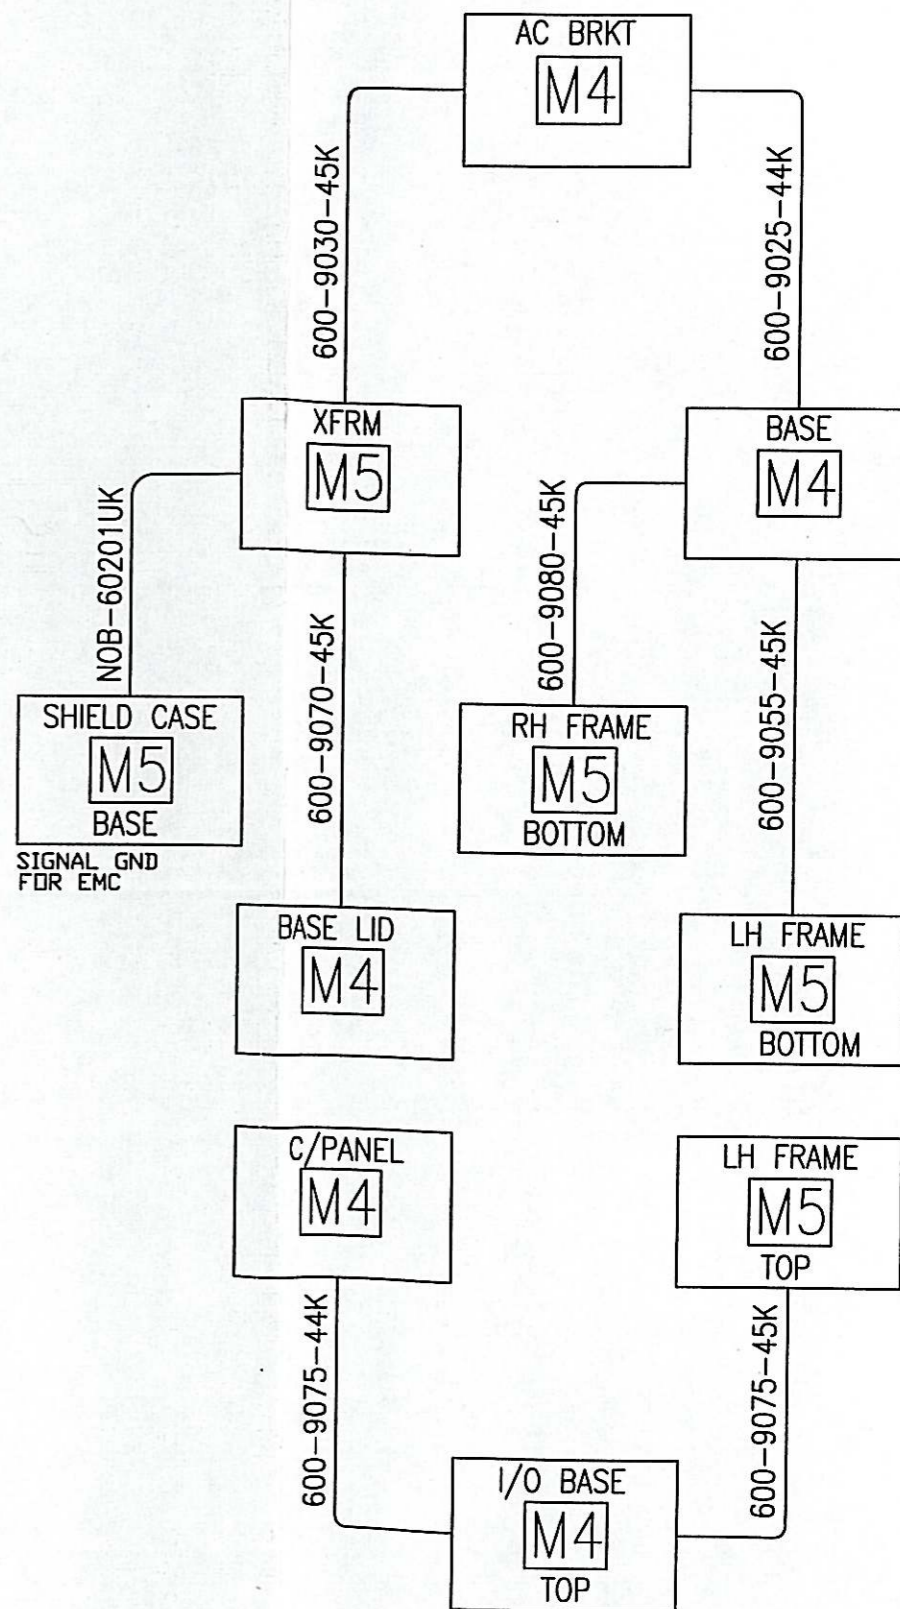

D-SUB 15PIN

PIN	NSIGNAL	PIN	NSIGNAL
1	RED	9	NOT USE
2	GREEN	10	GND
3	BLUE	11	GND
4	GND	12	NOT USE
5	NOT USE	13	H/C SYNC
6	RED GND	14	V SYNC
7	GREEN GND	15	GND
8	BLUE GND		

D-SUB 15PIN

PIN	NSIGNAL	PIN	NSIGNAL
1	RED	9	NOT USE
2	GREEN	10	GND
3	BLUE	11	GND
4	GND	12	NOT USE
5	NOT USE	13	H/C SYNC
6	RED GND	14	V SYNC
7	GREEN GND	15	GND
8	BLUE GND		

WIRE COLOR	WIRE COLOR	WIRE COLOR
B BLACK	E LIGHT GREEN	A1 EARTH WIRE
7 ORANGE	D PURPLE	U AWG16 UL 1005
5 WHITE	C BROWN	X AWG18 UL 1015
4 GREEN	B SKY BLUE	AWG20 UL 1007
3 YELLOW	A PINK	AWG22 UL 1007
2 BLUE	9 GRAY	
1 RED		

PIN	NC	SIGNAL	PIN	NC	SIGNAL
1		RED	9		NOT USE
2		GREEN	10		CHD
3		BLUE	11		CHD
4		CHD	12		NOT USE
5		NOT USE	13		H/CSYNC
6		RED CHD	14		V SYNC
7		GREEN CHD	15		CHD
8		BLUE CHD			

D-SUB 15PIN

PIN	NC	SIGNAL	PIN	NC	SIGNAL
1		RED	9		NOT USE
2		GREEN	10		CHD
3		BLUE	11		CHD
4		CHD	12		NOT USE
5		NOT USE	13		H/CSYNC
6		RED CHD	14		V SYNC
7		GREEN CHD	15		CHD
8		BLUE CHD			

ASSY CONTROL PANEL  
2A6B

ASSY NOA-1450UK I/O UNIT (NOBURUK 1/2 POS'S C,D,E,F/5)

DIGITAL OPERATION

ASSY CONTROL PANEL  
2L12B

EARTH MAP

1	PLT	1	10K GREEN
2	PLT	2	10K GREEN
3	PLT	3	10K GREEN
4	PLT	4	10K GREEN
5	PLT	5	10K GREEN
6	PLT	6	10K GREEN
7	PLT	7	10K GREEN
8	PLT	8	10K GREEN
9	PLT	9	10K GREEN
10	PLT	10	10K GREEN
11	PLT	11	10K GREEN
12	PLT	12	10K GREEN
13	PLT	13	10K GREEN
14	PLT	14	10K GREEN
15	PLT	15	10K GREEN
16	PLT	16	10K GREEN
17	PLT	17	10K GREEN
18	PLT	18	10K GREEN
19	PLT	19	10K GREEN
20	PLT	20	10K GREEN