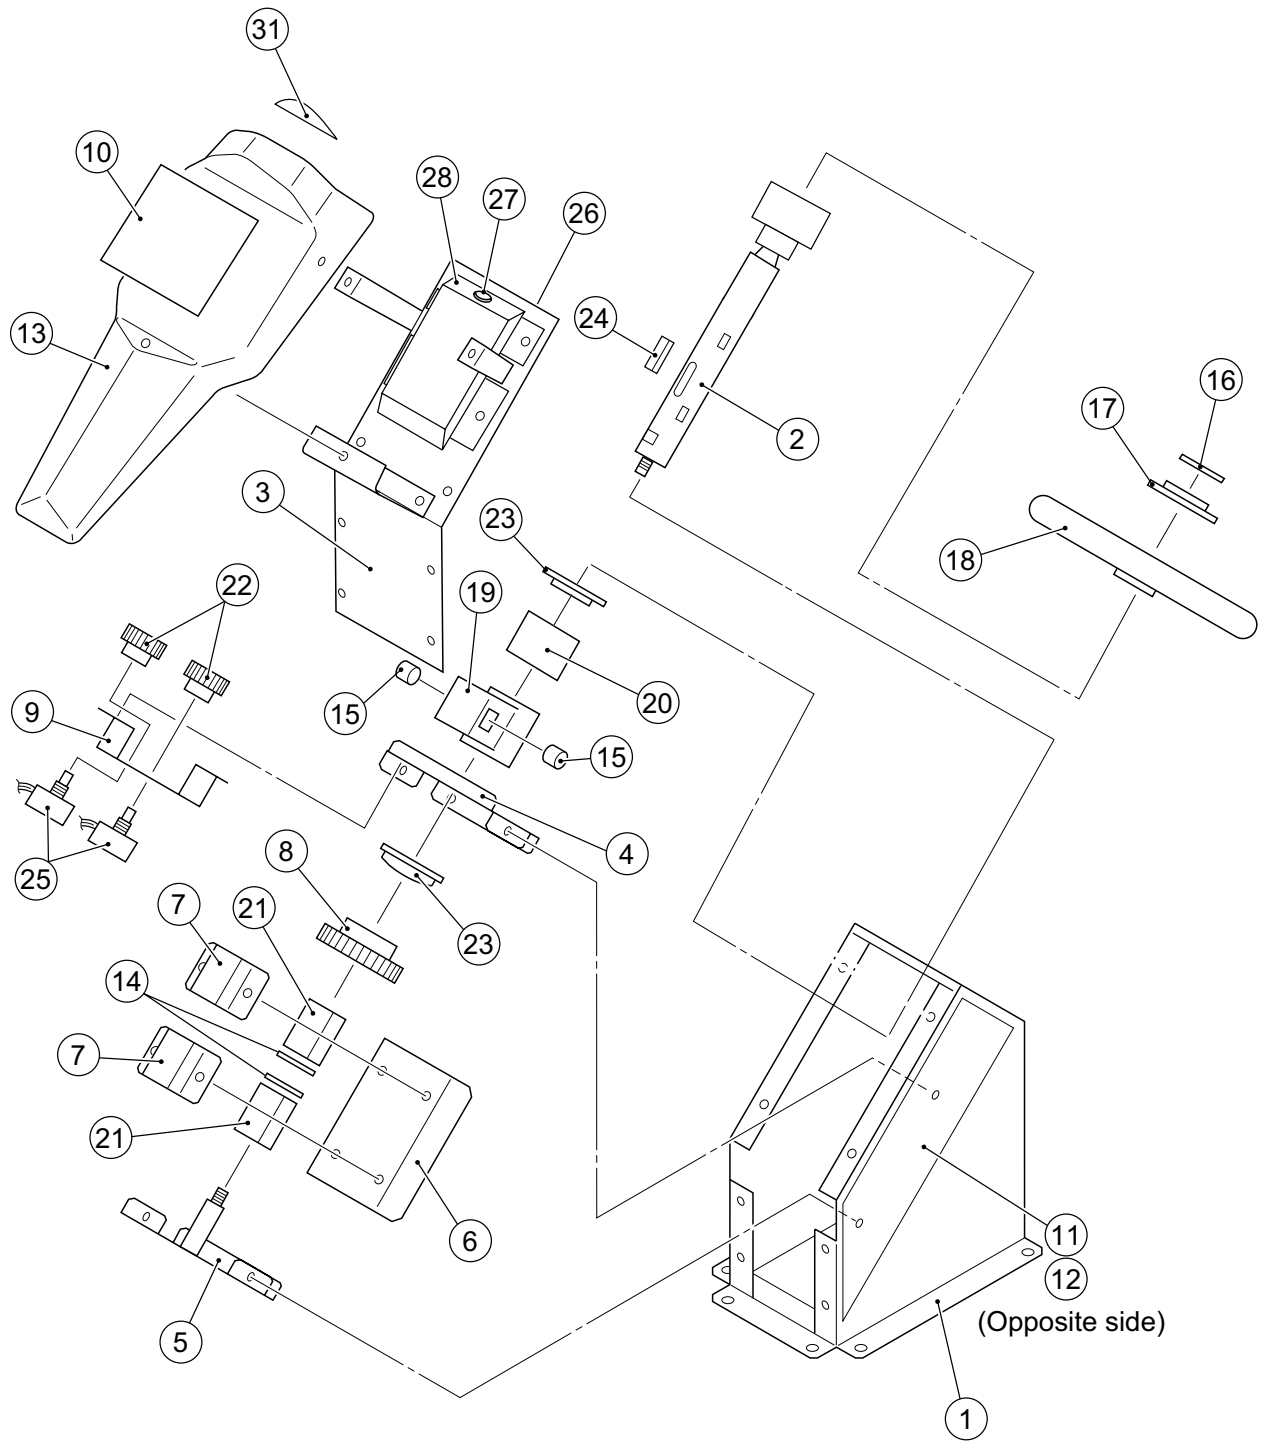

# **KART DUEL**

## **UPDATE TO PARTS LIST**

Please ensure that any parts ordered for the Steering Assembly use the Part Numbers and Descriptions shown on the following pages.

Please keep these pages with the Operators Manual for future use.

Item	Description	Part No
1	Steering Assy Metal Framework	47000278
2	Steering Shaft	47000408
3	Steering Top Cover	47000280
4	Bearing Bracket	47000281
5	Rosta Shaft Bracket	47000282
6	Rosta Support Bracket	47000283
7	Rosta Spring Bracket	47000284
8	56 Tooth Gear (SIS56B-0610F)	47000285
9	Pot Holder Bracket	47000286
10	Number Decal	40000603
11	Steering Side Decal - LHS	40000608
12	Steering Side Decal - RHS	40000609
13	Steering Vac-Form	XKD-699-302
14	Washer - M10	28000198
15	Rubber Block	47000289
16	Namco Embossed Logo	XAD-295-011
17	Steering Wheel Centre Cap	XAD-463-414E
18	Steering Wheel - 10" Mounney - Black Vinyl	88800068
19	Steering Stop Arm (B)	X464-011
20	Shaft Collar	47000409
21	Rosta Spring (DR-S 15x60)	47000296
22	28 Tooth Gear (SIS-28B-0806)	47000292
23	FYH Bearing (SBPF205)	XDD-178-140
24	Woodruff Key (8x7x45)	47000293
25	Steering Potentiometer (EWSUGBF20E13) 270deg	X008-022
26	Motor Stop Explain Decal	40000616
27	Motor Stop Switch	60000015
28	Motor Stop Switch Decal	40000607