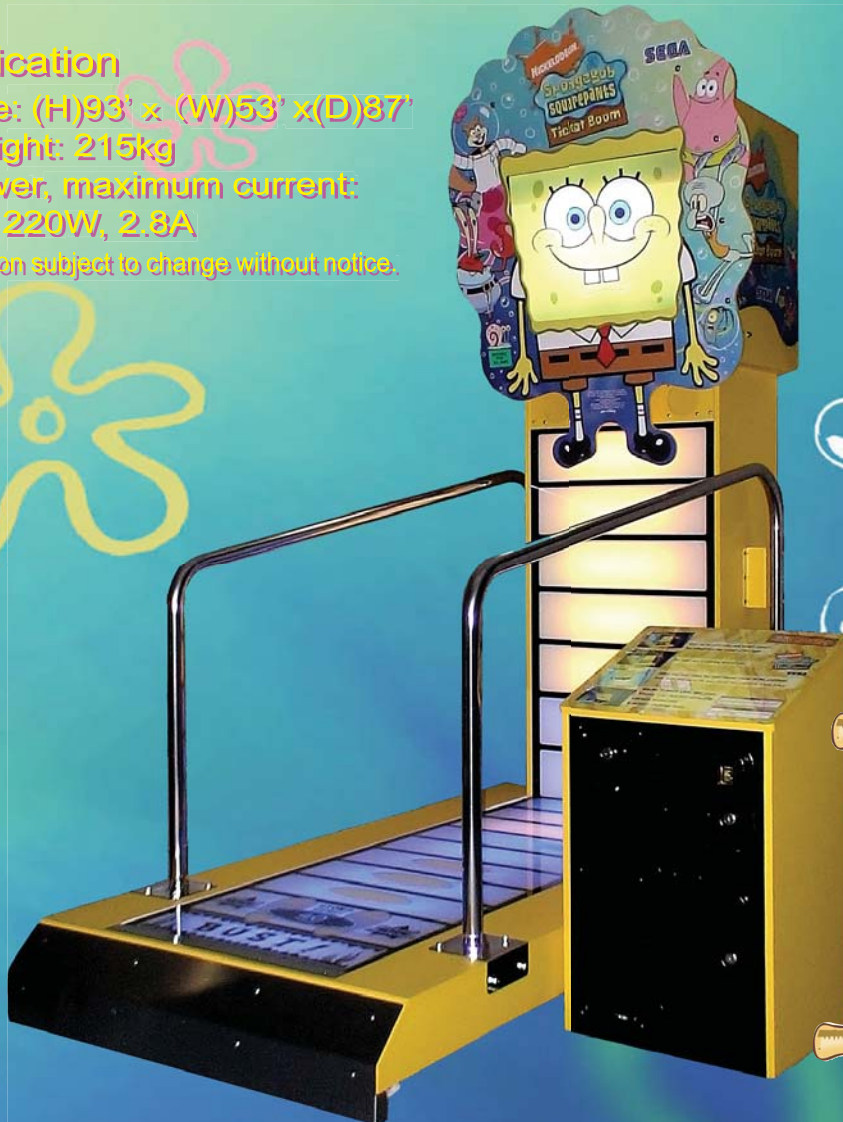

SEGA®

NICKELODEON™

SpongeBob
squarepants™

Ticket Boom

SUITABLE
FOR
ALL AGES

Stomp the light to Win Tickets!!

How to Play

1. Stand on the "STOP" button and insert coin(s).
2. The light will move towards you. When the light reaches the "STOP" button, "Jump and stomp the light".
3. You will win ticket(s) when you succeed in stopping the light at "STOP" button.
4. Get ready for the next round. The light will move faster!!
5. To get the "Jackpot Challenge" you will have to win 5 consecutive rounds.

Specification

Size: (H)93' x (W)53' x(D)87'

Weight: 215kg

Power, maximum current:
220W, 2.8A

Specification subject to change without notice.

©SEGA. SEGA is registered in the U.S. Patent and Trademark Office. SEGA and the SEGA logo are either registered trademarks or trademarks of SEGA Corporation.