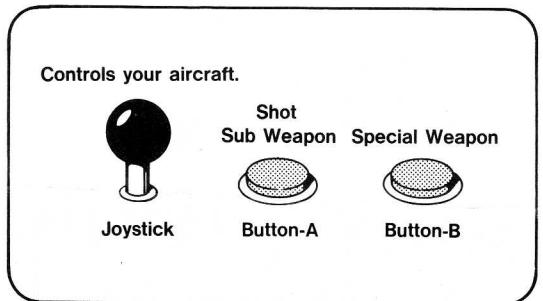

OPERATOR'S MANUAL

SONICWINGS™

ソニックウィングス

AERO FIGHTERS™

取扱説明書

Power Supply	DC+5V DC+12V
Monitor	Vertical Screen
Game Style	2-Player Simultaneous

 **VIDEOSYSTEM Co.,Ltd.**

CONNECTOR DIAGRAM

SOLDER SIDE	NO.	NO.	PARTS SIDE
GND	A	1	GND
GND	B	2	GND
+5V	C	3	+5V
+5V	D	4	+5V
	E	5	
+12V	F	6	+12V
	H	7	
COIN COUNTER 2	J	8	COIN COUNTER 1
	K	9	
SPEAKER (-)	L	10	SPEAKER (+)
	M	11	
VIDEO GREEN	N	12	VIDEO RED
VIDEO SYNC	P	13	VIDEO BLUE
SERVICE SW	R	14	VIDEO GND
	S	15	
COIN SW 2	T	16	COIN SW 1
2-P START	U	17	1-P START
2-P UP	V	18	1-P UP
2-P DOWN	W	19	1-P DOWN
2-P LEFT	X	20	1-P LEFT
2-P RIGHT	Y	21	1-P RIGHT
2-P SW 1 BUTTON	Z	22	1-P SW 1 BUTTON
2-P SW 2 BUTTON	a	23	1-P SW 2 BUTTON
	b	24	
	c	25	
	d	26	
GND	e	27	GND
GND	f	28	GND

CONTROL PANEL

DIP-SWITCH 1

		[1]	[2]	[3]	[4]	[5]	[6]	[7]	[8]
Coin Slot	<ul style="list-style-type: none"> ● SAME ● INDIVIDUAL 	* OFF ON							
Coin 1	<ul style="list-style-type: none"> ● 1 COIN = 1 CREDIT ● 2 COINS = 1 CREDIT ● 3 COINS = 1 CREDIT ● 1 COIN = 2 CREDITS ● 1 COIN = 3 CREDITS ● 1 COIN = 4 CREDITS ● 1 COIN = 5 CREDITS ● 1 COIN = 6 CREDITS 		* OFF ON OFF ON OFF ON OFF ON	* OFF OFF ON ON OFF ON ON ON	* OFF OFF ON OFF ON ON ON ON				
Coin 2	<ul style="list-style-type: none"> ● 1 COIN = 1 CREDIT ● 2 COINS = 1 CREDIT ● 3 COINS = 1 CREDIT ● 1 COIN = 2 CREDITS ● 1 COIN = 3 CREDITS ● 1 COIN = 4 CREDITS ● 1 COIN = 5 CREDITS ● 1 COIN = 6 CREDITS 					* OFF ON OFF ON OFF ON OFF ON ON	* OFF OFF ON ON OFF OFF ON ON ON	* OFF OFF OFF OFF ON ON ON ON ON	
Continue Coin	<ul style="list-style-type: none"> ● NORMAL (START = 1 COIN CONTINUE = 1 COIN) ● CONTINUE (START = 2 COINS CONTINUE = 1 COIN) 								* OFF ON